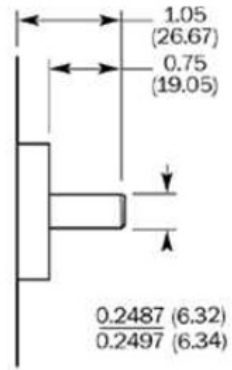

Detailed technical data

Technical specifications

Shaft / Flange design	Solid shaft, square flange
Shaft diameter	3/8"
Number of lines	8,192
Interface	8 ... 24 V, HTL
Connection type	Cable, axial, 1.5 m
Moment of inertia of the rotor	54 gcm ²
Measuring step	90° / number of steps
Reference signal, number	1
Reference signal, position	90° or 180°
Error limits binary number of steps	0.035°
Error limits non-binary number of steps	0.046°
Maximum output frequency	≤ 820 kHz, ≤ 300 Hz
Maximum operating speed with shaft seal	6,000 U/min
Maximum operating speed without shaft seal	10,000 U/min
Operating torque	2.6 Ncm
Start up torque	3.4 Ncm
Permissible shaft loading, axial	20 N
Permissible shaft loading, radial	20 N
Working temperature range	-20 °C ... +85 °C
Storage temperature range	-40 °C ... +100 °C
Permissible relative humidity	90 %
Resistance to shocks	50/11 g/ms
Resistance to vibration	20/10 ... 150 g/Hz
Enclosure rating	IP 66
Supply voltage	DC, 8 V, 24 V
Operation of zero-set	≥ 100 ms
Initialisation time after power on	40 s

Dimensional drawing (Dimensions in mm (inch))

3/8" w/Flat

3/8"

1/4" mm

10 mm

Australia

Phone +61 3 9457 0600
1800 33 48 02 - tollfree
E-Mail sales@sick.com.au

Belgium/Luxembourg