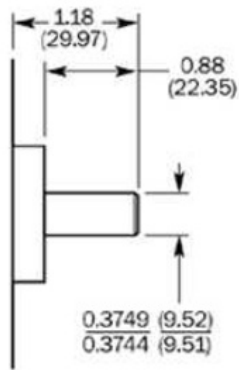

Detailed technical data

Technical specifications

Shaft / Flange design	Solid shaft, square flange
Shaft diameter	3/8"
Number of lines	8,192
Interface	8 ... 24 V, HTL
Connection type	Cable, axial, 1.5 m
Moment of inertia of the rotor	54 gcm ²
Measuring step	90° / number of steps
Reference signal, number	1
Reference signal, position	90° or 180°
Error limits binary number of steps	0.035°
Error limits non-binary number of steps	0.046°
Maximum output frequency	≤ 820 kHz, ≤ 300 Hz
Maximum operating speed with shaft seal	6,000 U/min
Maximum operating speed without shaft seal	10,000 U/min
Operating torque	2.6 Ncm
Start up torque	3.4 Ncm
Permissible shaft loading, axial	20 N
Permissible shaft loading, radial	20 N
Working temperature range	-20 °C ... +85 °C
Storage temperature range	-40 °C ... +100 °C
Permissible relative humidity	90 %
Resistance to shocks	50/11 g/ms
Resistance to vibration	20/10 ... 150 g/Hz
Enclosure rating	IP 66
Supply voltage	DC, 8 V, 24 V
Operation of zero-set	≥ 100 ms
Initialisation time after power on	40 s

Dimensional drawing (Dimensions in mm (inch))

3/8" w/Flat

3/8"

1/4" mm

10 mm

Australia

Phone +61 3 9457 0600
1800 33 48 02 - tollfree
E-Mail sales@sick.com.au

Belgium/Luxembourg