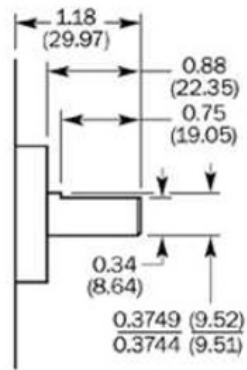

DRS25-5FR08192

DRS25

PRODUCT PORTFOLIO

SICK
Sensor Intelligence.

Illustration may differ

Ordering information

Model name	Part no.
DRS25-5FR08192	7101861

Other models and accessories → www.sick.de/DRS25

Detailed technical data

Technical specifications

Shaft / Flange design	Solid shaft, square flange
Shaft diameter	3/8"
Number of lines	8,192
Interface	8 ... 24 V, HTL
Connection type	Cable, axial, 1.5 m
Moment of inertia of the rotor	54 gcm ²
Measuring step	90° / number of steps
Reference signal, number	1
Reference signal, position	90° or 180°
Error limits binary number of steps	0.035°
Error limits non-binary number of steps	0.046°
Maximum output frequency	≤ 820 kHz, ≤ 300 Hz
Maximum operating speed with shaft seal	6,000 U/min
Maximum operating speed without shaft seal	10,000 U/min
Operating torque	2.6 Ncm
Start up torque	3.4 Ncm
Permissible shaft loading, axial	20 N
Permissible shaft loading, radial	20 N
Working temperature range	-20 °C ... +85 °C
Storage temperature range	-40 °C ... +100 °C
Permissible relative humidity	90 %
Resistance to shocks	50/11 g/ms
Resistance to vibration	20/10 ... 150 g/Hz
Enclosure rating	IP 66
Supply voltage	DC, 8 V, 24 V
Operation of zero-set	≥ 100 ms
Initialisation time after power on	40 s

Dimensional drawing (Dimensions in mm (inch))

3/8" w/Flat

3/8"

1/4" mm

10 mm

Australia

Phone +61 3 9457 0600
1800 33 48 02 - tollfree
E-Mail sales@sick.com.au

Belgium/Luxembourg