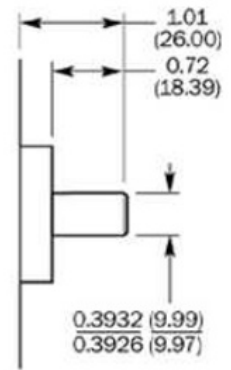

Detailed technical data

Technical specifications

Shaft / Flange design	Solid shaft, square flange
Shaft diameter	3/8"
Number of lines	8,192
Interface	8 ... 24 V, HTL
Connection type	Cable, axial, 1.5 m
Moment of inertia of the rotor	54 gcm ²
Measuring step	90° / number of steps
Reference signal, number	1
Reference signal, position	90° or 180°
Error limits binary number of steps	0.035°
Error limits non-binary number of steps	0.046°
Maximum output frequency	≤ 820 kHz, ≤ 300 Hz
Maximum operating speed with shaft seal	6,000 U/min
Maximum operating speed without shaft seal	10,000 U/min
Operating torque	2.6 Ncm
Start up torque	3.4 Ncm
Permissible shaft loading, axial	20 N
Permissible shaft loading, radial	20 N
Working temperature range	-20 °C ... +85 °C
Storage temperature range	-40 °C ... +100 °C
Permissible relative humidity	90 %
Resistance to shocks	50/11 g/ms
Resistance to vibration	20/10 ... 150 g/Hz
Enclosure rating	IP 66
Supply voltage	DC, 8 V, 24 V
Operation of zero-set	≥ 100 ms
Initialisation time after power on	40 s

Dimensional drawing (Dimensions in mm (inch))

3/8" w/Flat

3/8"

1/4" mm

10 mm

Australia

Phone +61 3 9457 0600
1800 33 48 02 - tollfree
E-Mail sales@sick.com.au

Belgium/Luxembourg