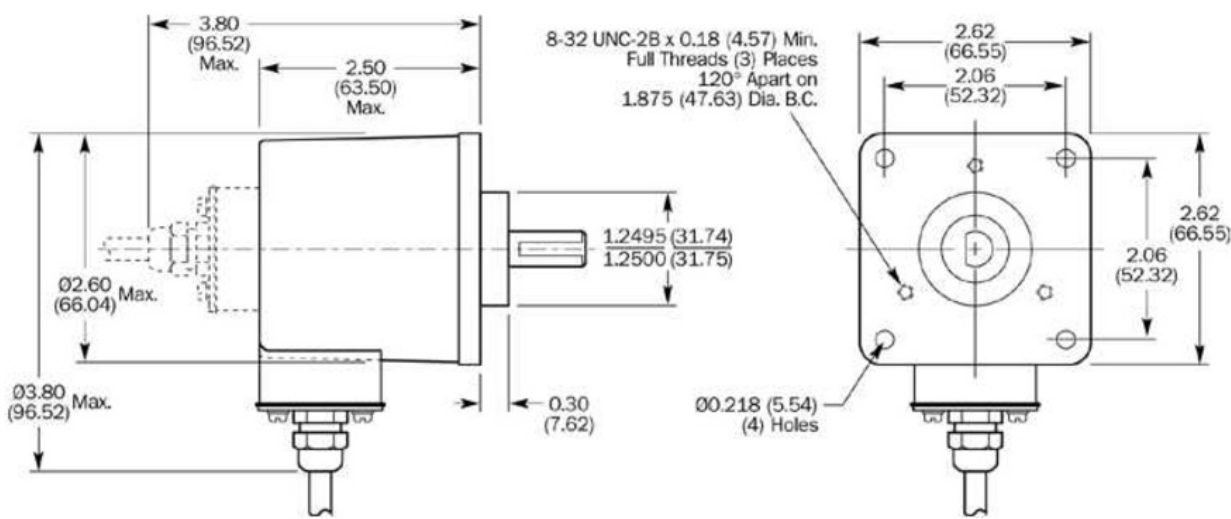

DRS25-5FR08192

DRS25

PRODUCT PORTFOLIO

SICK
Sensor Intelligence.

Illustration may differ

Ordering information

Model name	Part no.
DRS25-5FR08192	7101861

Other models and accessories → www.sick.de/DRS25

Detailed technical data

Technical specifications

Shaft / Flange design	Solid shaft, square flange
Shaft diameter	3/8"
Number of lines	8,192
Interface	8 ... 24 V, HTL
Connection type	Cable, axial, 1.5 m
Moment of inertia of the rotor	54 gcm ²
Measuring step	90° / number of steps
Reference signal, number	1
Reference signal, position	90° or 180°
Error limits binary number of steps	0.035°
Error limits non-binary number of steps	0.046°
Maximum output frequency	≤ 820 kHz, ≤ 300 Hz
Maximum operating speed with shaft seal	6,000 U/min
Maximum operating speed without shaft seal	10,000 U/min
Operating torque	2.6 Ncm
Start up torque	3.4 Ncm
Permissible shaft loading, axial	20 N
Permissible shaft loading, radial	20 N
Working temperature range	-20 °C ... +85 °C
Storage temperature range	-40 °C ... +100 °C
Permissible relative humidity	90 %
Resistance to shocks	50/11 g/ms
Resistance to vibration	20/10 ... 150 g/Hz
Enclosure rating	IP 66
Supply voltage	DC, 8 V, 24 V
Operation of zero-set	≥ 100 ms
Initialisation time after power on	40 s

Dimensional drawing (Dimensions in mm (inch))

3/8" w/Flat

3/8"

1/4" mm

10 mm

Australia

Phone +61 3 9457 0600
1800 33 48 02 - tollfree
E-Mail sales@sick.com.au

Belgium/Luxembourg