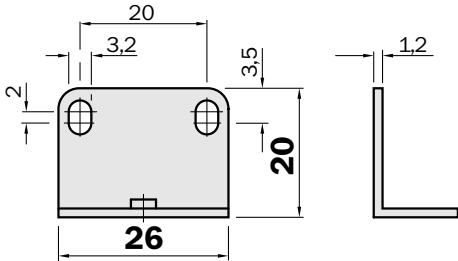

BEF-130-SM

SICK
Sensor Intelligence.

Ordering information

Type	Part no.
BEF-130-SM	5306246

Other models and accessories → www.sick.com/

Detailed technical data

Technical specifications

Accessory group	Mounting brackets and plates
Accessory family	Mounting brackets
Material	Steel, zinc coated
Items supplied	Mounting hardware included
Description	Mounting bracket

Dimensional drawing (Dimensions in mm (inch))

SICK AT A GLANCE

SICK is one of the leading manufacturers of intelligent sensors and sensor solutions for industrial applications. A unique range of products and services creates the perfect basis for controlling processes securely and efficiently, protecting individuals from accidents and preventing damage to the environment.