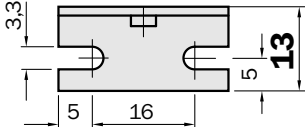

Dimensional drawing (Dimensions in mm (inch))