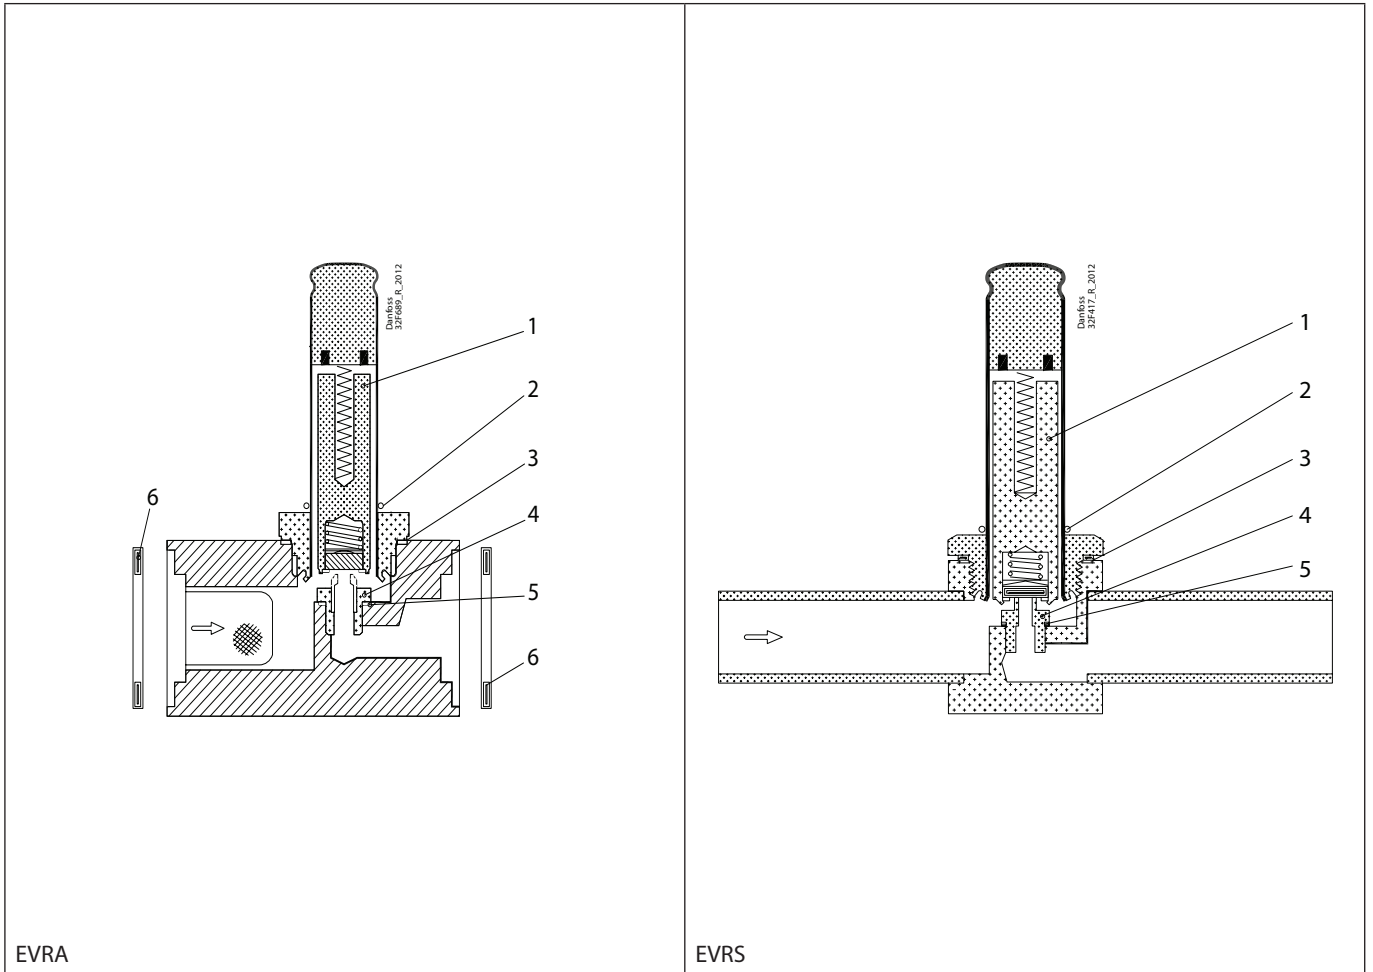

Installation guide – Spare parts and accessories

Repair kit | Code number 032F2329
EVRA and EVRS, size 3

EVRA

EVRS

<p>1 For AC / DC</p> <p>Total no. = 1</p>	<p>2</p> <p>Total no. = 1</p>	<p>3 = Alu.</p> <p>Total no. = 1</p>	<p>4</p> <p>Total no. = 1</p>	<p>5 = Alu.</p> <p>Total no. = 1</p>	<p>6 = Fibre</p> <p>Total no. = 2</p>
--	--------------------------------------	---	--------------------------------------	---	--