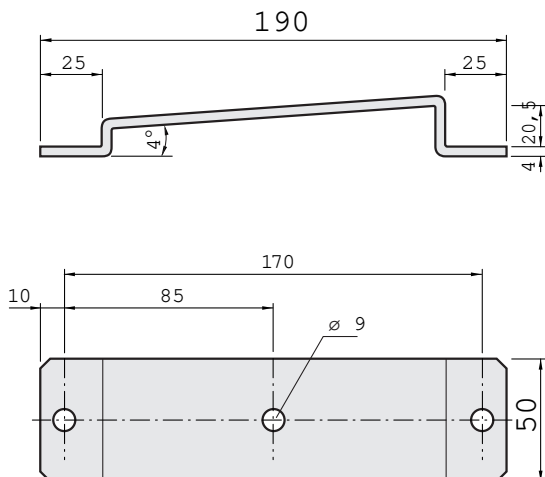

BEF-PL140L

SICK
Sensor Intelligence.

Ordering information

Type	Part no.
BEF-PL140L	5308917

Other models and accessories → www.sick.com/

Detailed technical data

Technical specifications

Accessory group	Mounting brackets and plates
Accessory family	Mounting brackets
Description	Mounting bracket for lens reflector

Dimensional drawing (Dimensions in mm (inch))

SICK AT A GLANCE

SICK is one of the leading manufacturers of intelligent sensors and sensor solutions for industrial applications. A unique range of products and services creates the perfect basis for controlling processes securely and efficiently, protecting individuals from accidents and preventing damage to the environment.