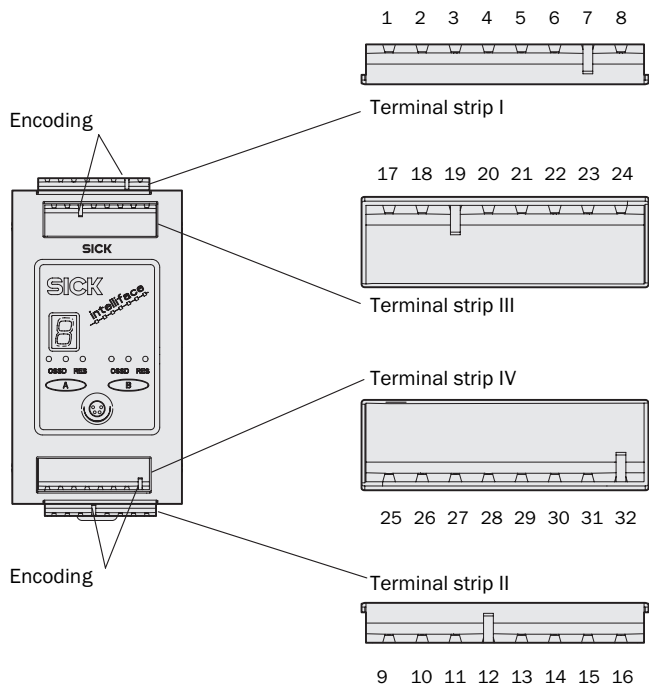

## Detailed technical data

### Mechanical data

<b>Dimensions (W x H x D)</b>	65 mm x 120 mm x 100 mm
<b>Weight</b>	590 g

### Dimensional drawing (Dimensions in mm (inch))

Connection diagram