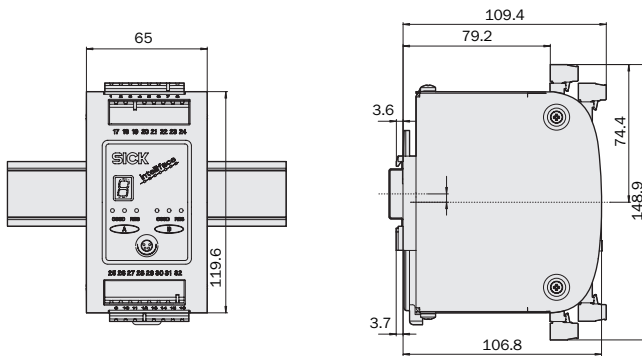

## Ordering information

Type	Part no.
UE470-A0410	1023862

Other models and accessories → [www.sick.com/UE470](http://www.sick.com/UE470)

### Mechanical data

<b>Dimensions (W x H x D)</b>	65 mm x 120 mm x 100 mm
<b>Weight</b>	590 g

### Dimensional drawing (Dimensions in mm (inch))

Connection diagram