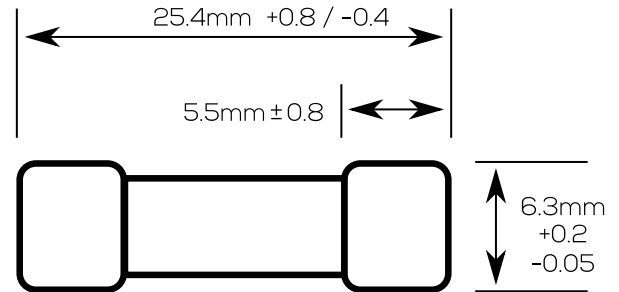

Brand: SAFE

1/4" x 1" fast/medium British plug top fuse

Ceramic tube - end caps: silver-plated copper

Packaging: x1000

Weight: 2.2g ± 0.15g (3A to 13A inclusive)

Limits for Pre-arcing Time

	1.0In	1.6In	1.9In
In	MIN	MIN	MAX
3A-13A	1000hrs	30min	30min

Rated Current	Rated Volt AC	Breaking Capacity	Power Dissipation Max	Colour	Approvals
3A 5A 10A 13A	240 (264 max)	6000A 264VAC 50Hz p.f 0.3-0.4	1 Watt	Red Black Black Brown	Asta, PSB, SIRIM

240VAC
BS1362