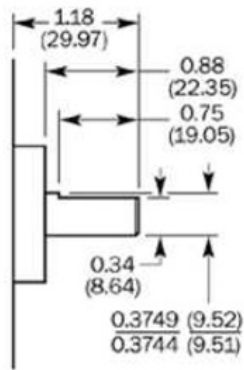

### Detailed technical data

#### Technical specifications

Shaft / Flange design	Solid shaft, square flange
Shaft diameter	3/8"
Number of lines	8,192
Interface	8 ... 24 V, HTL
Connection type	Cable, radial, 1.5 m
Moment of inertia of the rotor	54 gcm <sup>2</sup>
Measuring step	90° / number of steps
Reference signal, number	1
Reference signal, position	90° or 180°
Error limits binary number of steps	0.035°
Error limits non-binary number of steps	0.046°
Maximum output frequency	≤ 820 kHz, ≤ 300 Hz
Maximum operating speed with shaft seal	6,000 U/min
Maximum operating speed without shaft seal	10,000 U/min
Operating torque	2.6 Ncm
Start up torque	3.4 Ncm
Permissible shaft loading, axial	20 N
Permissible shaft loading, radial	20 N
Working temperature range	-20 °C ... +85 °C
Storage temperature range	-40 °C ... +100 °C
Permissible relative humidity	90 %
Resistance to shocks	50/11 g/ms
Resistance to vibration	20/10 ... 150 g/Hz
Enclosure rating	IP 66
Supply voltage	DC, 8 V, 24 V
Operation of zero-set	≥ 100 ms
Initialisation time after power on	40 s

Dimensional drawing (Dimensions in mm (inch))

3/8" w/Flat

3/8"

1/4" mm

10 mm

**Australia**

Phone +61 3 9457 0600  
1800 33 48 02 - tollfree  
E-Mail sales@sick.com.au

**Belgium/Luxembourg**