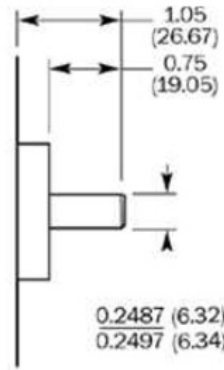

#### Technical specifications

Shaft / Flange design	Solid shaft, square flange
Shaft diameter	3/8"
Number of lines	8,192
Interface	8 ... 24 V, HTL
Connection type	Cable, radial, 1.5 m
Moment of inertia of the rotor	54 gcm <sup>2</sup>
Measuring step	90° / number of steps
Reference signal, number	1
Reference signal, position	90° or 180°
Error limits binary number of steps	0.035°
Error limits non-binary number of steps	0.046°
Maximum output frequency	≤ 820 kHz, ≤ 300 Hz
Maximum operating speed with shaft seal	6,000 U/min
Maximum operating speed without shaft seal	10,000 U/min
Operating torque	2.6 Ncm
Start up torque	3.4 Ncm
Permissible shaft loading, axial	20 N
Permissible shaft loading, radial	20 N
Working temperature range	-20 °C ... +85 °C
Storage temperature range	-40 °C ... +100 °C
Permissible relative humidity	90 %
Resistance to shocks	50/11 g/ms
Resistance to vibration	20/10 ... 150 g/Hz
Enclosure rating	IP 66
Supply voltage	DC, 8 V, 24 V
Operation of zero-set	≥ 100 ms
Initialisation time after power on	40 s

Dimensional drawing (Dimensions in mm (inch))

3/8" w/Flat

3/8"

1/4" mm

10 mm

**Australia**

Phone +61 3 9457 0600  
1800 33 48 02 - tollfree  
E-Mail sales@sick.com.au

**Belgium/Luxembourg**