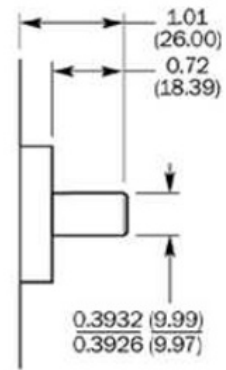

#### Technical specifications

Shaft / Flange design	Solid shaft, square flange
Shaft diameter	3/8"
Number of lines	8,192
Interface	8 ... 24 V, HTL
Connection type	Cable, radial, 1.5 m
Moment of inertia of the rotor	54 gcm <sup>2</sup>
Measuring step	90° / number of steps
Reference signal, number	1
Reference signal, position	90° or 180°
Error limits binary number of steps	0.035°
Error limits non-binary number of steps	0.046°
Maximum output frequency	≤ 820 kHz, ≤ 300 Hz
Maximum operating speed with shaft seal	6,000 U/min
Maximum operating speed without shaft seal	10,000 U/min
Operating torque	2.6 Ncm
Start up torque	3.4 Ncm
Permissible shaft loading, axial	20 N
Permissible shaft loading, radial	20 N
Working temperature range	-20 °C ... +85 °C
Storage temperature range	-40 °C ... +100 °C
Permissible relative humidity	90 %
Resistance to shocks	50/11 g/ms
Resistance to vibration	20/10 ... 150 g/Hz
Enclosure rating	IP 66
Supply voltage	DC, 8 V, 24 V
Operation of zero-set	≥ 100 ms
Initialisation time after power on	40 s

Dimensional drawing (Dimensions in mm (inch))

3/8" w/Flat

3/8"

1/4" mm

10 mm

**Australia**

Phone +61 3 9457 0600  
1800 33 48 02 - tollfree  
E-Mail sales@sick.com.au

**Belgium/Luxembourg**