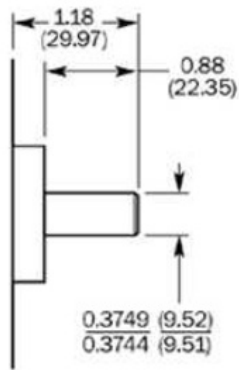

### Detailed technical data

#### Technical specifications

Shaft / Flange design	Solid shaft, square flange
Shaft diameter	3/8"
Number of lines	8,192
Interface	8 ... 24 V, HTL
Connection type	Cable, radial, 1.5 m
Moment of inertia of the rotor	54 gcm <sup>2</sup>
Measuring step	90° / number of steps
Reference signal, number	1
Reference signal, position	90° or 180°
Error limits binary number of steps	0.035°
Error limits non-binary number of steps	0.046°
Maximum output frequency	≤ 820 kHz, ≤ 300 Hz
Maximum operating speed with shaft seal	6,000 U/min
Maximum operating speed without shaft seal	10,000 U/min
Operating torque	2.6 Ncm
Start up torque	3.4 Ncm
Permissible shaft loading, axial	20 N
Permissible shaft loading, radial	20 N
Working temperature range	-20 °C ... +85 °C
Storage temperature range	-40 °C ... +100 °C
Permissible relative humidity	90 %
Resistance to shocks	50/11 g/ms
Resistance to vibration	20/10 ... 150 g/Hz
Enclosure rating	IP 66
Supply voltage	DC, 8 V, 24 V
Operation of zero-set	≥ 100 ms
Initialisation time after power on	40 s

Dimensional drawing (Dimensions in mm (inch))

3/8" w/Flat

3/8"

1/4" mm

10 mm

**Australia**

Phone +61 3 9457 0600  
1800 33 48 02 - tollfree  
E-Mail sales@sick.com.au

**Belgium/Luxembourg**