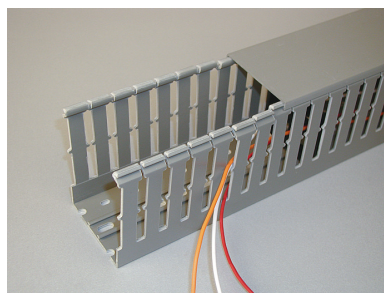

Grey Narrow Open Slot Trunking

CZE..4 Narrow Slot

Order Code	Dimensions	Pack Qty
	Base x Height (mm)	(metres)
CZE164	25 x 30	80
CZE134	25 x 40	60
CZE84	40 x 40	40
CZE44	60 x 40	24
CZE264	80 x 40	24
CZE74	25 x 60	40
CZE54	40 x 60	36
CZE94	60 x 60	24
CZE64	80 x 60	24
CZE174	100 x 60	20
CZE104	120 x 60	16
CZE144	25 x 80	32
CZE154	40 x 80	24
CZE114	60 x 80	24
CZE124	80 x 80	24
CZE194	100 x 80	16
CZE324	120 x 80	16
CZE344	25 x 100	24
CZE354	40 x 100	16
CZE184	60 x 100	16
CZE364	80 x 100	16
CZE374	100 x 100	16

General Characteristics

Designed for terminal block and Din component applications with higher number of entries into the duct. Lead free.

- Smooth wire entry allows for quick insertion of wires
- Built-in wire retainer - double restricted slots on some sizes
- Smooth fingers will not injure the installer or damage cables
- Staggered mounting hole pattern for use in cabinets which are designed to these standards.
- Double scoreline allows easy removal of wall section or individual fingers by hand without the use of tools
- Non-slip cover with exclusive cover design with maximum grip
- RoHS Certified - Lead Free
- Manufactured in 2m lengths

Technical Characteristics

- Wire ducts with 4mm slots
- Self extinguishing rigid PVC Class 1 (UL94-VO)
- Colour: Grey - RAL7030

Certifications and compliance

- A Norme EN50085-2-3
- CSA
- UR
- RINA
- CE marked

'EDGE' Trunking

CZED110K60

Order Code	Dimensions	Pack Qty
	(mm)	(metres)
CZED110K60	110 x 110 x 60	8

General Characteristics

EDGE angular slotted trunking with 4mm slots for electrical panels. The Edge wire duct is designed to be used on the very corner of the enclosure where the space is normally not utilized. This system allows wires and cables to be routed professionally to the lateral panels.