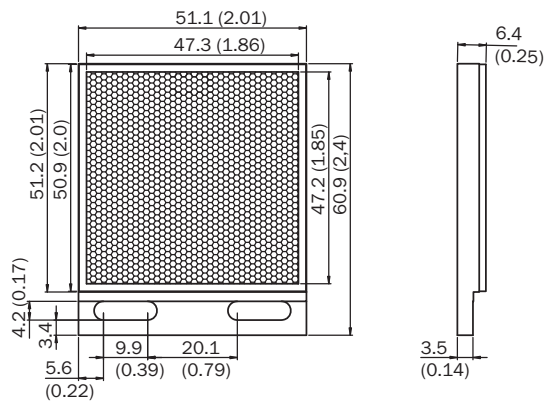

### Technical specifications

<b>Accessory group</b>	Reflectors
<b>Accessory family</b>	Special reflectors
<b>Mounting system type</b>	Screw-on, 2 hole mounting
<b>Ambient operating temperature</b>	-30 °C ... +99 °C <sup>1)</sup>
<b>Dimensions</b>	51.1 mm x 51.2 mm
<b>Material</b>	PC

Dimensional drawing (Dimensions in mm (inch))