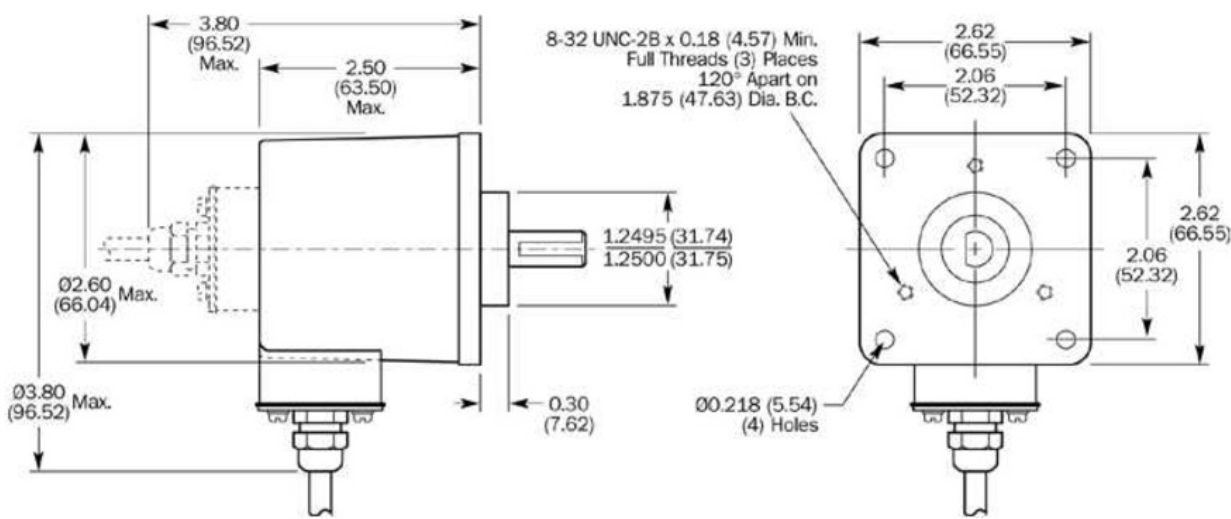

Dimensional drawing (Dimensions in mm (inch))

3/8" w/Flat