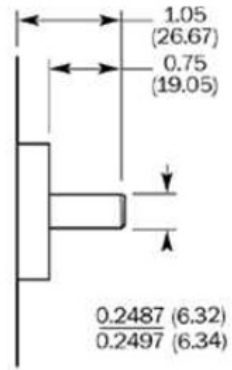

### Technical specifications

Shaft / Flange design	Solid shaft, square flange
Shaft diameter	3/8"
Number of lines	1,024
Interface	8 ... 24 V, HTL
Connection type	Cable, radial, 1.5 m
Moment of inertia of the rotor	54 gcm <sup>2</sup>
Measuring step	90° / number of steps
Reference signal, number	1
Reference signal, position	90° or 180°
Error limits binary number of steps	0.035°
Error limits non-binary number of steps	0.046°
Maximum output frequency	≤ 820 kHz, ≤ 300 Hz
Maximum operating speed with shaft seal	6,000 U/min
Maximum operating speed without shaft seal	10,000 U/min
Operating torque	2.6 Ncm
Start up torque	3.4 Ncm
Permissible shaft loading, axial	20 N
Permissible shaft loading, radial	20 N
Working temperature range	-20 °C ... +85 °C
Storage temperature range	-40 °C ... +100 °C
Permissible relative humidity	90 %
Resistance to shocks	50/11 g/ms
Resistance to vibration	20/10 ... 150 g/Hz
Enclosure rating	IP 66
Supply voltage	DC, 8 V, 24 V
Operation of zero-set	≥ 100 ms
Initialisation time after power on	40 s

Dimensional drawing (Dimensions in mm (inch))

3/8" w/Flat

3/8"

1/4" mm

10 mm

**Australia**

Phone +61 3 9457 0600  
1800 33 48 02 - tollfree  
E-Mail sales@sick.com.au

**Belgium/Luxembourg**