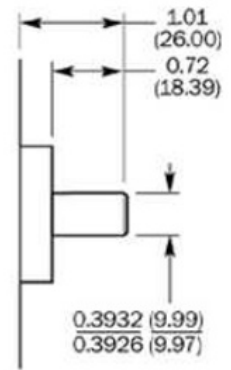

### Technical specifications

Shaft / Flange design	Solid shaft, square flange
Shaft diameter	3/8"
Number of lines	1,024
Interface	8 ... 24 V, HTL
Connection type	Cable, radial, 1.5 m
Moment of inertia of the rotor	54 gcm <sup>2</sup>
Measuring step	90° / number of steps
Reference signal, number	1
Reference signal, position	90° or 180°
Error limits binary number of steps	0.035°
Error limits non-binary number of steps	0.046°
Maximum output frequency	≤ 820 kHz, ≤ 300 Hz
Maximum operating speed with shaft seal	6,000 U/min
Maximum operating speed without shaft seal	10,000 U/min
Operating torque	2.6 Ncm
Start up torque	3.4 Ncm
Permissible shaft loading, axial	20 N
Permissible shaft loading, radial	20 N
Working temperature range	-20 °C ... +85 °C
Storage temperature range	-40 °C ... +100 °C
Permissible relative humidity	90 %
Resistance to shocks	50/11 g/ms
Resistance to vibration	20/10 ... 150 g/Hz
Enclosure rating	IP 66
Supply voltage	DC, 8 V, 24 V
Operation of zero-set	≥ 100 ms
Initialisation time after power on	40 s

Dimensional drawing (Dimensions in mm (inch))

3/8" w/Flat

3/8"

1/4" mm

10 mm

**Australia**

Phone +61 3 9457 0600  
1800 33 48 02 - tollfree  
E-Mail sales@sick.com.au

**Belgium/Luxembourg**