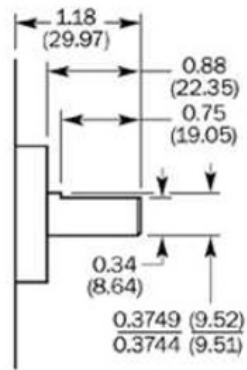

### Technical specifications

Shaft / Flange design	Solid shaft, square flange
Shaft diameter	3/8"
Number of lines	1,024
Interface	8 ... 24 V, HTL
Connection type	Cable, radial, 1.5 m
Moment of inertia of the rotor	54 gcm <sup>2</sup>
Measuring step	90° / number of steps
Reference signal, number	1
Reference signal, position	90° or 180°
Error limits binary number of steps	0.035°
Error limits non-binary number of steps	0.046°
Maximum output frequency	≤ 820 kHz, ≤ 300 Hz
Maximum operating speed with shaft seal	6,000 U/min
Maximum operating speed without shaft seal	10,000 U/min
Operating torque	2.6 Ncm
Start up torque	3.4 Ncm
Permissible shaft loading, axial	20 N
Permissible shaft loading, radial	20 N
Working temperature range	-20 °C ... +85 °C
Storage temperature range	-40 °C ... +100 °C
Permissible relative humidity	90 %
Resistance to shocks	50/11 g/ms
Resistance to vibration	20/10 ... 150 g/Hz
Enclosure rating	IP 66
Supply voltage	DC, 8 V, 24 V
Operation of zero-set	≥ 100 ms
Initialisation time after power on	40 s

Dimensional drawing (Dimensions in mm (inch))

3/8" w/Flat

3/8"

1/4" mm

10 mm

**Australia**

Phone +61 3 9457 0600  
1800 33 48 02 - tollfree  
E-Mail sales@sick.com.au

**Belgium/Luxembourg**