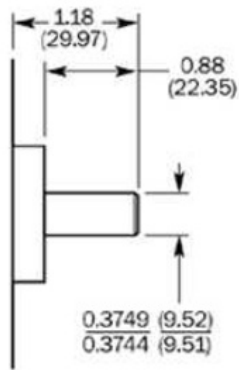

## Detailed technical data

### Technical specifications

Shaft / Flange design	Solid shaft, square flange
Shaft diameter	3/8"
Number of lines	1,024
Interface	8 ... 24 V, HTL
Connection type	Cable, radial, 1.5 m
Moment of inertia of the rotor	54 gcm <sup>2</sup>
Measuring step	90° / number of steps
Reference signal, number	1
Reference signal, position	90° or 180°
Error limits binary number of steps	0.035°
Error limits non-binary number of steps	0.046°
Maximum output frequency	≤ 820 kHz, ≤ 300 Hz
Maximum operating speed with shaft seal	6,000 U/min
Maximum operating speed without shaft seal	10,000 U/min
Operating torque	2.6 Ncm
Start up torque	3.4 Ncm
Permissible shaft loading, axial	20 N
Permissible shaft loading, radial	20 N
Working temperature range	-20 °C ... +85 °C
Storage temperature range	-40 °C ... +100 °C
Permissible relative humidity	90 %
Resistance to shocks	50/11 g/ms
Resistance to vibration	20/10 ... 150 g/Hz
Enclosure rating	IP 66
Supply voltage	DC, 8 V, 24 V
Operation of zero-set	≥ 100 ms
Initialisation time after power on	40 s

Dimensional drawing (Dimensions in mm (inch))

3/8" w/Flat

3/8"

1/4" mm

10 mm

**Australia**

Phone +61 3 9457 0600  
1800 33 48 02 - tollfree  
E-Mail sales@sick.com.au

**Belgium/Luxembourg**