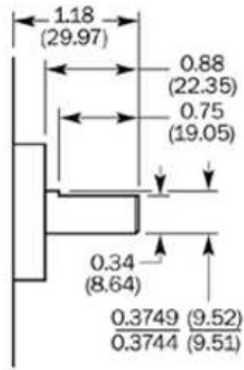

DRS25-5F708192

DRS25

PRODUCT PORTFOLIO

SICK
Sensor Intelligence.

Illustration may differ

Ordering information

Model name	Part no.
DRS25-5F708192	7101849

Other models and accessories → www.sick.de/DRS25

Detailed technical data

Technical specifications

Shaft / Flange design	Solid shaft, square flange
Shaft diameter	3/8"
Number of lines	8,192
Interface	8 ... 24 V, HTL
Connection type	Male connector, MS, 10-pin, axial
Moment of inertia of the rotor	54 gcm ²
Measuring step	90° / number of steps
Reference signal, number	1
Reference signal, position	90° or 180°
Error limits binary number of steps	0.035°
Error limits non-binary number of steps	0.046°
Maximum output frequency	≤ 820 kHz, ≤ 300 Hz
Maximum operating speed with shaft seal	6,000 U/min
Maximum operating speed without shaft seal	10,000 U/min
Operating torque	2.6 Ncm
Start up torque	3.4 Ncm
Permissible shaft loading, axial	20 N
Permissible shaft loading, radial	20 N
Working temperature range	-20 °C ... +85 °C
Storage temperature range	-40 °C ... +100 °C
Permissible relative humidity	90 %
Resistance to shocks	50/11 g/ms
Resistance to vibration	20/10 ... 150 g/Hz
Enclosure rating	IP 65
Supply voltage	DC, 8 V, 24 V
Operation of zero-set	≥ 100 ms
Initialisation time after power on	40 s

Dimensional drawing (Dimensions in mm (inch))

3/8" w/Flat

3/8"

1/4" mm

10 mm

Australia

Phone +61 3 9457 0600
1800 33 48 02 - tollfree
E-Mail sales@sick.com.au

Belgium/Luxembourg