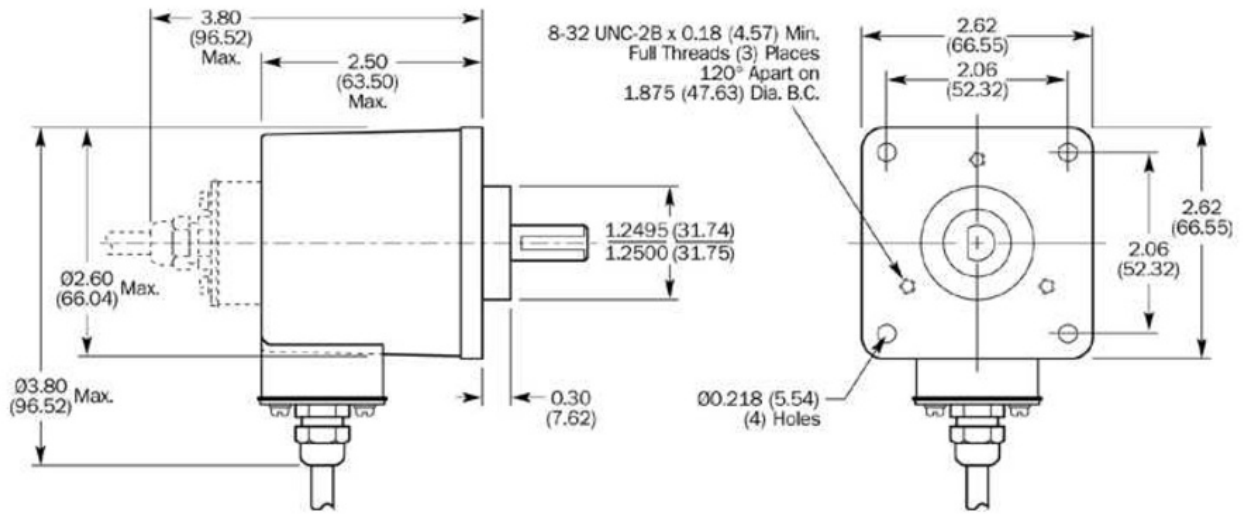

Dimensional drawing (Dimensions in mm (inch))

3/8" w/Flat