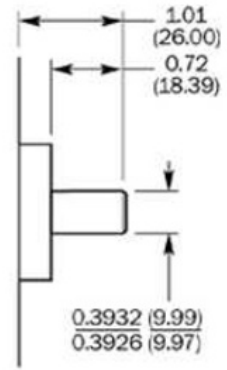

Detailed technical data

Technical specifications

Shaft / Flange design	Solid shaft, square flange
Shaft diameter	3/8"
Number of lines	8,192
Interface	8 ... 24 V, HTL
Connection type	Male connector, MS, 10-pin, axial
Moment of inertia of the rotor	54 gcm ²
Measuring step	90° / number of steps
Reference signal, number	1
Reference signal, position	90° or 180°
Error limits binary number of steps	0.035°
Error limits non-binary number of steps	0.046°
Maximum output frequency	≤ 820 kHz, ≤ 300 Hz
Maximum operating speed with shaft seal	6,000 U/min
Maximum operating speed without shaft seal	10,000 U/min
Operating torque	2.6 Ncm
Start up torque	3.4 Ncm
Permissible shaft loading, axial	20 N
Permissible shaft loading, radial	20 N
Working temperature range	-20 °C ... +85 °C
Storage temperature range	-40 °C ... +100 °C
Permissible relative humidity	90 %
Resistance to shocks	50/11 g/ms
Resistance to vibration	20/10 ... 150 g/Hz
Enclosure rating	IP 65
Supply voltage	DC, 8 V, 24 V
Operation of zero-set	≥ 100 ms
Initialisation time after power on	40 s

Dimensional drawing (Dimensions in mm (inch))

3/8" w/Flat

3/8"

1/4" mm

10 mm

Australia

Phone +61 3 9457 0600
1800 33 48 02 - tollfree
E-Mail sales@sick.com.au

Belgium/Luxembourg