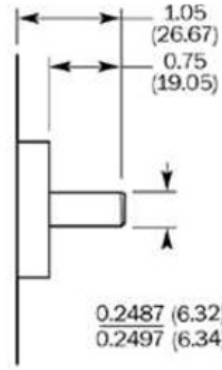

DRS25-5F708192

DRS25

PRODUCT PORTFOLIO

SICK
Sensor Intelligence.

Illustration may differ

Ordering information

Model name	Part no.
DRS25-5F708192	7101849

Other models and accessories → www.sick.de/DRS25

Detailed technical data

Technical specifications

Shaft / Flange design	Solid shaft, square flange
Shaft diameter	3/8"
Number of lines	8,192
Interface	8 ... 24 V, HTL
Connection type	Male connector, MS, 10-pin, axial
Moment of inertia of the rotor	54 gcm ²
Measuring step	90° / number of steps
Reference signal, number	1
Reference signal, position	90° or 180°
Error limits binary number of steps	0.035°
Error limits non-binary number of steps	0.046°
Maximum output frequency	≤ 820 kHz, ≤ 300 Hz
Maximum operating speed with shaft seal	6,000 U/min
Maximum operating speed without shaft seal	10,000 U/min
Operating torque	2.6 Ncm
Start up torque	3.4 Ncm
Permissible shaft loading, axial	20 N
Permissible shaft loading, radial	20 N
Working temperature range	-20 °C ... +85 °C
Storage temperature range	-40 °C ... +100 °C
Permissible relative humidity	90 %
Resistance to shocks	50/11 g/ms
Resistance to vibration	20/10 ... 150 g/Hz
Enclosure rating	IP 65
Supply voltage	DC, 8 V, 24 V
Operation of zero-set	≥ 100 ms
Initialisation time after power on	40 s

Dimensional drawing (Dimensions in mm (inch))

3/8" w/Flat

3/8"

1/4" mm

10 mm

Australia

Phone +61 3 9457 0600
1800 33 48 02 - tollfree
E-Mail sales@sick.com.au

Belgium/Luxembourg