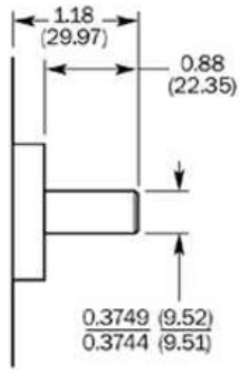

Detailed technical data

Technical specifications

Shaft / Flange design	Solid shaft, square flange
Shaft diameter	3/8"
Number of lines	8,192
Interface	8 ... 24 V, HTL
Connection type	Male connector, MS, 10-pin, axial
Moment of inertia of the rotor	54 gcm ²
Measuring step	90° / number of steps
Reference signal, number	1
Reference signal, position	90° or 180°
Error limits binary number of steps	0.035°
Error limits non-binary number of steps	0.046°
Maximum output frequency	≤ 820 kHz, ≤ 300 Hz
Maximum operating speed with shaft seal	6,000 U/min
Maximum operating speed without shaft seal	10,000 U/min
Operating torque	2.6 Ncm
Start up torque	3.4 Ncm
Permissible shaft loading, axial	20 N
Permissible shaft loading, radial	20 N
Working temperature range	-20 °C ... +85 °C
Storage temperature range	-40 °C ... +100 °C
Permissible relative humidity	90 %
Resistance to shocks	50/11 g/ms
Resistance to vibration	20/10 ... 150 g/Hz
Enclosure rating	IP 65
Supply voltage	DC, 8 V, 24 V
Operation of zero-set	≥ 100 ms
Initialisation time after power on	40 s

Dimensional drawing (Dimensions in mm (inch))

3/8" w/Flat

3/8"

1/4" mm

10 mm

Australia

Phone +61 3 9457 0600
1800 33 48 02 - tollfree
E-Mail sales@sick.com.au

Belgium/Luxembourg