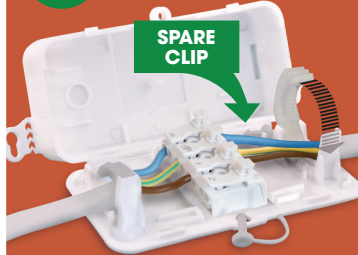

debox[®] SL

THE ALL-IN-ONE
COMPLIANT IN-LINE
JUNCTION BOX

NO SCREWS, NO TOOLS, NO HASSLE

REG. DESIGN: 002553735

NOW INCLUDES
100% SCREWLESS
TERMINAL BLOCK

- ✓ Tool-less box assembly.
- ✓ Contains 1 x 16A approved 4 pole 100% screwless terminal block.
NO ADDITIONAL PURCHASE REQUIRED.
- ✓ Saves time & money.
- ✓ Maintenance Free.
- ✓ Flame Retardant UL94-V0 housing.
- ✓ IP20 Protected.

debox[®] SL

AS EASY AS 1, 2, 3

1

CABLE CLAMP

2

SPARE CLIP

3

LOCKING CLIP

Features:

- ✓ Tool-less box assembly.
- ✓ Contains 1 x 16A approved 4 pole 100% screwless terminal block.
NO ADDITIONAL PURCHASE REQUIRED.
- ✓ Saves time & money.
- ✓ Maintenance Free.
- ✓ Flame Retardant UL94-V0 housing.
- ✓ IP20 Protected.
- ✓ EN60670-22 (Pull test).
- ✓ EN60598-1 (Glow wire test 650°C).
- ✓ Complete with locking clip.
- ✓ Removable key hole fixing lugs.
- ✓ Pre-cut lead in cable entry.
- ✓ Accommodates flat or round profile cable.
- ✓ Also suitable for other connectors.