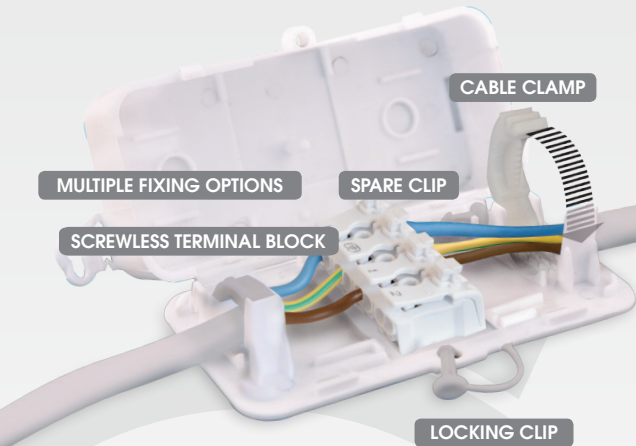

debox[®] SL

THE ALL-IN-ONE
COMPLIANT IN-LINE
JUNCTION BOX

NO SCREWS, NO TOOLS, NO HASSLE

REG. DESIGN: 002553735

NOW INCLUDES
100% SCREWLESS
TERMINAL BLOCK

- ✓ Tool-less box assembly.
- ✓ Contains 1 x 16A approved 4 pole 100% screwless terminal block.
NO ADDITIONAL PURCHASE REQUIRED.
- ✓ Saves time & money.
- ✓ Maintenance Free.
- ✓ Flame Retardant UL94-V0 housing.
- ✓ IP20 Protected.

debox[®] SL

AS EASY AS 1, 2, 3

1

CABLE CLAMP

2

SPARE CLIP

3

LOCKING CLIP

Features:

- ✓ Tool-less box assembly.
- ✓ Contains 1 x 16A approved 4 pole 100% screwless terminal block.
NO ADDITIONAL PURCHASE REQUIRED.
- ✓ Saves time & money.
- ✓ Maintenance Free.
- ✓ Flame Retardant UL94-V0 housing.
- ✓ IP20 Protected.
- ✓ EN60670-22 (Pull test).
- ✓ EN60598-1 (Glow wire test 650°C).
- ✓ Complete with locking clip.
- ✓ Removable key hole fixing lugs.
- ✓ Pre-cut lead in cable entry.
- ✓ Accommodates flat or round profile cable.
- ✓ Also suitable for other connectors.