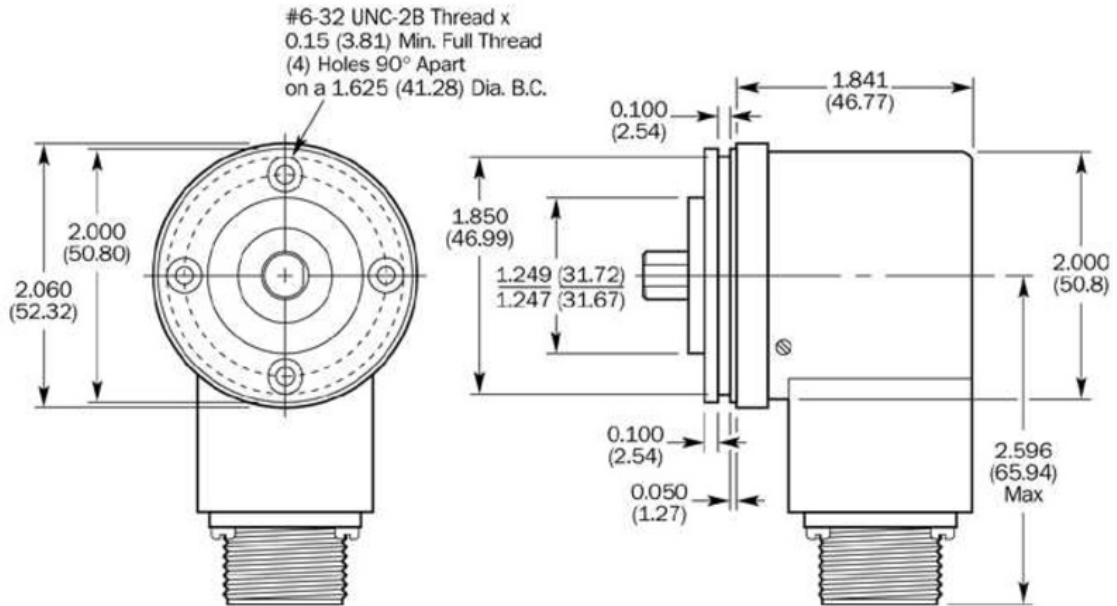

Dimensional drawing (Dimensions in mm (inch))