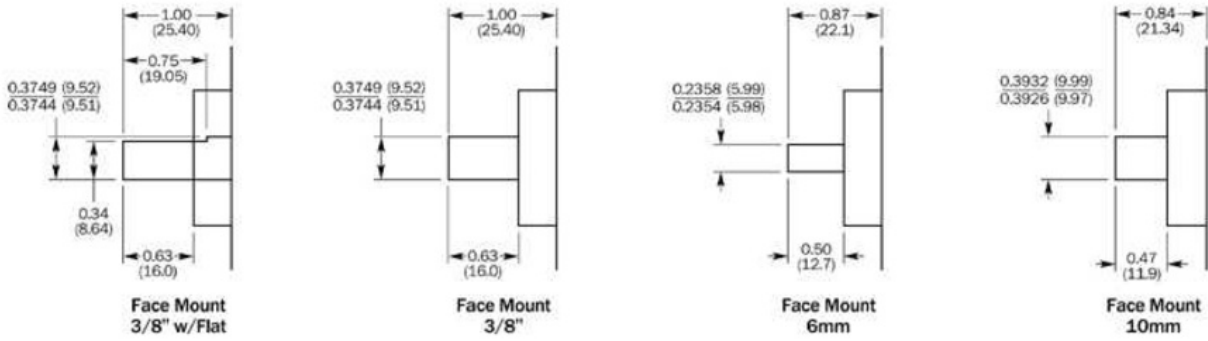

Dimensional drawing (Dimensions in mm (inch))