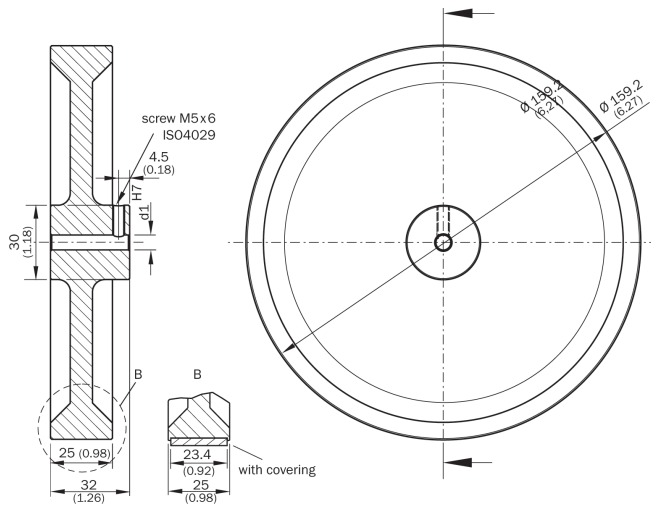

## Detailed technical data

### Technical specifications

<b>Accessory group</b>	Other mounting accessories
<b>Accessory family</b>	Measuring wheels and measuring wheel systems
<b>Description</b>	Aluminum measuring wheel with cross-knurled surface for 10 mm solid shaft, circumference 500 mm
<b>Weight</b>	505 g
<b>Circumference</b>	500 mm
<b>Bore diameter</b>	10 mm
<b>Surface</b>	Cross knurled aluminium
<b>Ambient operating temperature</b>	-30 °C ... +80 °C
<b>Measuring surface</b>	Cardboard Wood Textiles Vulcanized Rubber Soft plastic
<b>Moment of inertia</b>	310 gcm <sup>2</sup>

Dimensional drawing (Dimensions in mm (inch))