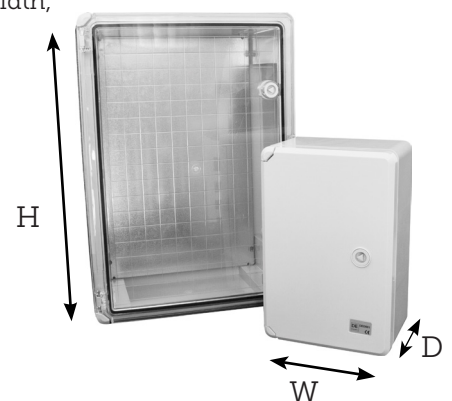

### OVERVIEW

Manufactured from flame retardant ABS to UL94-HB, our range of DED Door Enclosures are manufactured to a very high quality which can endure high impact.

Ideal for use in sea salt air conditions and dry dust environments, DED enclosures come complete with everything you need in one kit.

### KIT INCLUDES:

- Wall Mounting Brackets with Fixing Screws
- 1 x Key Included as Standard

### DIMENSIONS

Please see overleaf for specific dimensions. This diagram shows the reference to width, height and depth.