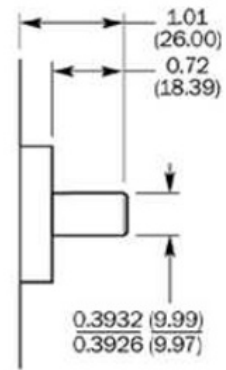

Detailed technical data

Technical specifications

Shaft / Flange design	Solid shaft, square flange
Shaft diameter	3/8"
Number of lines	5,000
Interface	8 ... 24 V, HTL
Connection type	Cable, radial, 1.5 m
Moment of inertia of the rotor	54 gcm ²
Measuring step	90° / number of steps
Reference signal, number	1
Reference signal, position	90° or 180°
Error limits binary number of steps	0.035°
Error limits non-binary number of steps	0.046°
Maximum output frequency	≤ 820 kHz, ≤ 300 Hz
Maximum operating speed with shaft seal	6,000 U/min
Maximum operating speed without shaft seal	10,000 U/min
Operating torque	2.6 Ncm
Start up torque	3.4 Ncm
Permissible shaft loading, axial	20 N
Permissible shaft loading, radial	20 N
Working temperature range	-20 °C ... +85 °C
Storage temperature range	-40 °C ... +100 °C
Permissible relative humidity	90 %
Resistance to shocks	50/11 g/ms
Resistance to vibration	20/10 ... 150 g/Hz
Enclosure rating	IP 66
Supply voltage	DC, 8 V, 24 V
Operation of zero-set	≥ 100 ms
Initialisation time after power on	40 s

Dimensional drawing (Dimensions in mm (inch))

3/8" w/Flat

3/8"

1/4" mm

10 mm

Australia

Phone +61 3 9457 0600
1800 33 48 02 - tollfree
E-Mail sales@sick.com.au

Belgium/Luxembourg