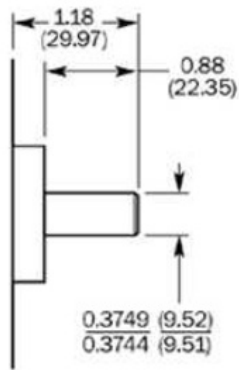

Detailed technical data

Technical specifications

Shaft / Flange design	Solid shaft, square flange
Shaft diameter	3/8"
Number of lines	5,000
Interface	8 ... 24 V, HTL
Connection type	Cable, radial, 1.5 m
Moment of inertia of the rotor	54 gcm ²
Measuring step	90° / number of steps
Reference signal, number	1
Reference signal, position	90° or 180°
Error limits binary number of steps	0.035°
Error limits non-binary number of steps	0.046°
Maximum output frequency	≤ 820 kHz, ≤ 300 Hz
Maximum operating speed with shaft seal	6,000 U/min
Maximum operating speed without shaft seal	10,000 U/min
Operating torque	2.6 Ncm
Start up torque	3.4 Ncm
Permissible shaft loading, axial	20 N
Permissible shaft loading, radial	20 N
Working temperature range	-20 °C ... +85 °C
Storage temperature range	-40 °C ... +100 °C
Permissible relative humidity	90 %
Resistance to shocks	50/11 g/ms
Resistance to vibration	20/10 ... 150 g/Hz
Enclosure rating	IP 66
Supply voltage	DC, 8 V, 24 V
Operation of zero-set	≥ 100 ms
Initialisation time after power on	40 s

Dimensional drawing (Dimensions in mm (inch))

3/8" w/Flat

3/8"

1/4" mm

10 mm

Australia

Phone +61 3 9457 0600
1800 33 48 02 - tollfree
E-Mail sales@sick.com.au

Belgium/Luxembourg