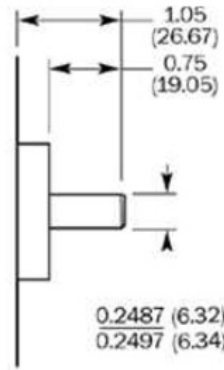

Detailed technical data

Technical specifications

Shaft / Flange design	Solid shaft, square flange
Shaft diameter	3/8"
Number of lines	5,000
Interface	8 ... 24 V, HTL
Connection type	Cable, radial, 1.5 m
Moment of inertia of the rotor	54 gcm ²
Measuring step	90° / number of steps
Reference signal, number	1
Reference signal, position	90° or 180°
Error limits binary number of steps	0.035°
Error limits non-binary number of steps	0.046°
Maximum output frequency	≤ 820 kHz, ≤ 300 Hz
Maximum operating speed with shaft seal	6,000 U/min
Maximum operating speed without shaft seal	10,000 U/min
Operating torque	2.6 Ncm
Start up torque	3.4 Ncm
Permissible shaft loading, axial	20 N
Permissible shaft loading, radial	20 N
Working temperature range	-20 °C ... +85 °C
Storage temperature range	-40 °C ... +100 °C
Permissible relative humidity	90 %
Resistance to shocks	50/11 g/ms
Resistance to vibration	20/10 ... 150 g/Hz
Enclosure rating	IP 66
Supply voltage	DC, 8 V, 24 V
Operation of zero-set	≥ 100 ms
Initialisation time after power on	40 s

Dimensional drawing (Dimensions in mm (inch))

3/8" w/Flat

3/8"

1/4" mm

10 mm

Australia

Phone +61 3 9457 0600
1800 33 48 02 - tollfree
E-Mail sales@sick.com.au

Belgium/Luxembourg