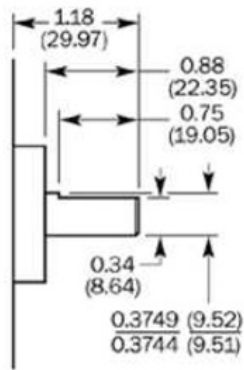

DRS25-5GK05000

DRS25

PRODUCT PORTFOLIO

SICK
Sensor Intelligence.

Illustration may differ

Ordering information

Model name	Part no.
DRS25-5GK05000	7101884

Other models and accessories → www.sick.de/DRS25

Detailed technical data

Technical specifications

Shaft / Flange design	Solid shaft, square flange
Shaft diameter	3/8"
Number of lines	5,000
Interface	8 ... 24 V, HTL
Connection type	Cable, radial, 1.5 m
Moment of inertia of the rotor	54 gcm ²
Measuring step	90° / number of steps
Reference signal, number	1
Reference signal, position	90° or 180°
Error limits binary number of steps	0.035°
Error limits non-binary number of steps	0.046°
Maximum output frequency	≤ 820 kHz, ≤ 300 Hz
Maximum operating speed with shaft seal	6,000 U/min
Maximum operating speed without shaft seal	10,000 U/min
Operating torque	2.6 Ncm
Start up torque	3.4 Ncm
Permissible shaft loading, axial	20 N
Permissible shaft loading, radial	20 N
Working temperature range	-20 °C ... +85 °C
Storage temperature range	-40 °C ... +100 °C
Permissible relative humidity	90 %
Resistance to shocks	50/11 g/ms
Resistance to vibration	20/10 ... 150 g/Hz
Enclosure rating	IP 66
Supply voltage	DC, 8 V, 24 V
Operation of zero-set	≥ 100 ms
Initialisation time after power on	40 s

Dimensional drawing (Dimensions in mm (inch))

3/8" w/Flat

3/8"

1/4" mm

10 mm

Australia

Phone +61 3 9457 0600
1800 33 48 02 - tollfree
E-Mail sales@sick.com.au

Belgium/Luxembourg