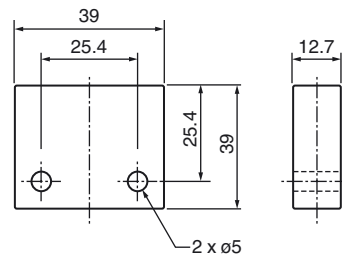

**Model Number**

52FY31

Features

- Magnet Actuator

Dimensions**Technical Data****Nominal ratings**

Indication of the switching state	NO
-----------------------------------	----

Ambient conditions

Ambient temperature	-40 ... 85 °C (-40 ... 185 °F)
---------------------	--------------------------------