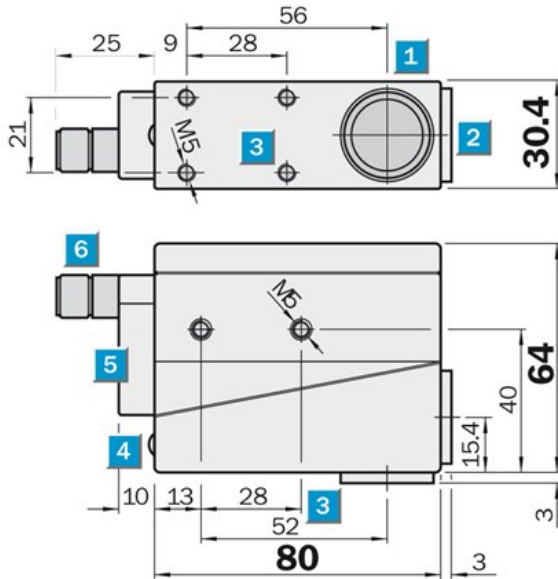

Ambient data

Ambient temperature:

Operation: 0 ... 50 °C
Storage: -25 ... 75 °C

Shock load:

according to IEC 60068

Dimensional drawing

Adjustments