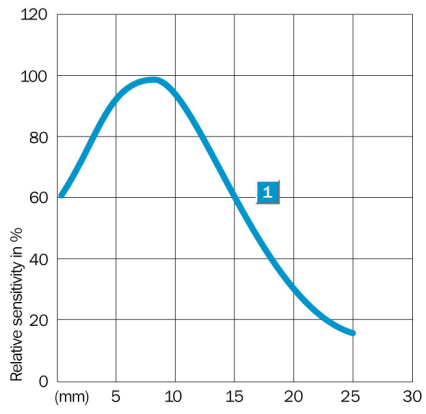

Operating reserve