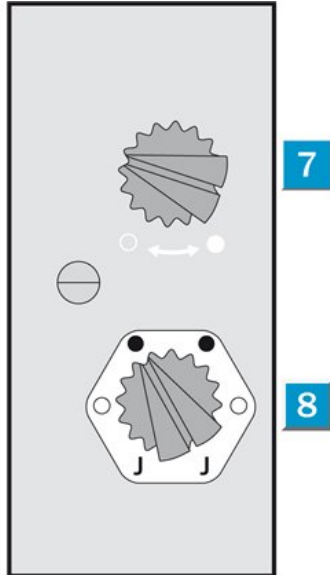

Ambient data

Ambient temperature:

Operation: 0 ... 50 °C
Storage: -25 ... 75 °C

Shock load:

according to IEC 60068

Dimensional drawing

Adjustments

[7]
[8]