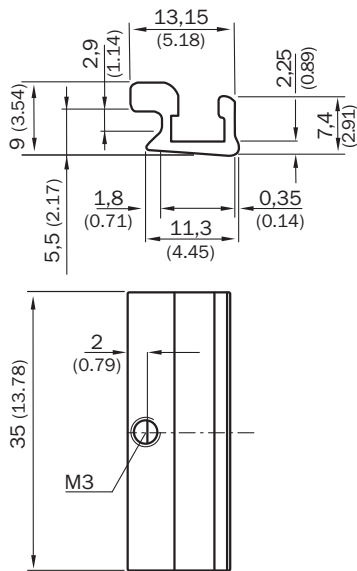

BEF-KHZ-ST1

SICK
Sensor Intelligence.

Ordering information

Type	Part no.
BEF-KHZ-ST1	2022703

Other models and accessories → www.sick.com/

Detailed technical data

Technical specifications

Accessory group	Brackets for cylinder sensors
Accessory family	For cylinders with dovetail-slot
Material	Aluminum
Items supplied	Without mounting hardware
Description	Mounting bracket for cylinder with dovetail slot

Dimensional drawing (Dimensions in mm (inch))

SICK AT A GLANCE

SICK is one of the leading manufacturers of intelligent sensors and sensor solutions for industrial applications. A unique range of products and services creates the perfect basis for controlling processes securely and efficiently, protecting individuals from accidents and preventing damage to the environment.