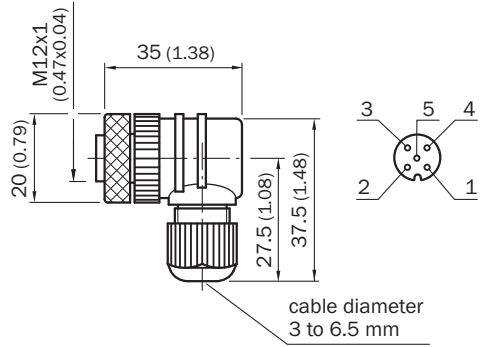

UNSPSC 16.0901

39121421

Dimensional drawing (Dimensions in mm (inch))