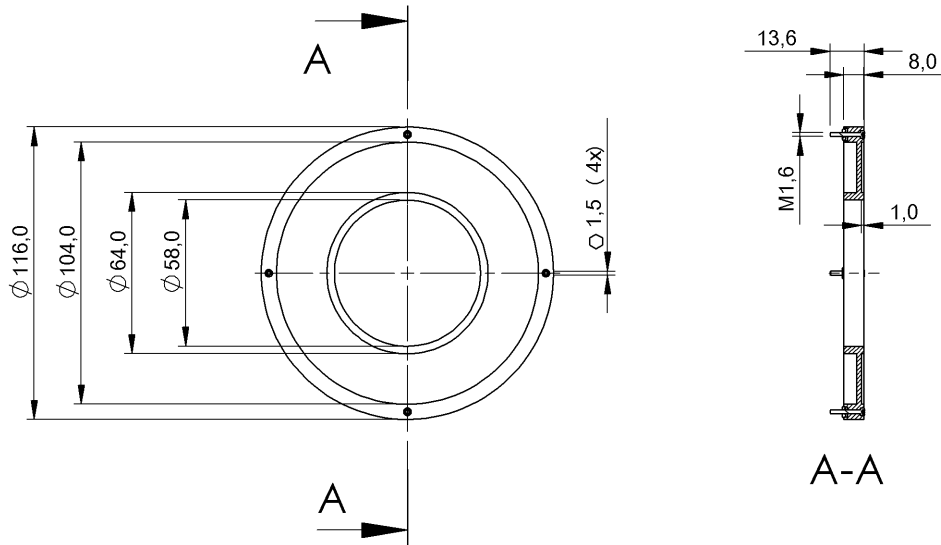

BAM OF-VS-001-D-RX100
Ordering code: BAM01A7

Accessories for Photoelectric sensors

Optical filter BVS

BALLUFF
sensors worldwide

Basic data

Series
Application
Scope of delivery

OF-VS
Use with BAE LX-VS-R..
Optical filter (1x)

Housing material
Surface protection
Active surface
Version
Mounting type

Aluminum
Anodized
Ring $\varnothing 104/\varnothing 64$ mm
Diffusing plate, 1 aperture
Screw M1.6

Optical data

Remarks

Mechanical data

Sensing surface material Glass

Definitions see main catalog

subject to change