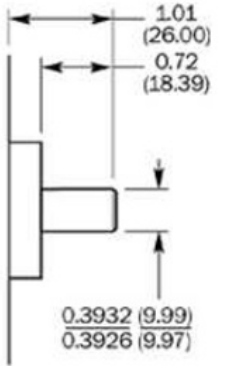

#### Technical specifications

Shaft / Flange design	Solid shaft, square flange
Shaft diameter	3/8"
Number of lines	1,024
Interface	8 ... 24 V, HTL
Connection type	Male connector, MS, 10-pin, radial
Moment of inertia of the rotor	54 gcm <sup>2</sup>
Measuring step	90° / number of steps
Reference signal, number	1
Reference signal, position	90° or 180°
Error limits binary number of steps	0.035°
Error limits non-binary number of steps	0.046°
Maximum output frequency	≤ 820 kHz, ≤ 300 Hz
Maximum operating speed with shaft seal	6,000 U/min
Maximum operating speed without shaft seal	10,000 U/min
Operating torque	2.6 Ncm
Start up torque	3.4 Ncm
Permissible shaft loading, axial	20 N
Permissible shaft loading, radial	20 N
Working temperature range	-20 °C ... +85 °C
Storage temperature range	-40 °C ... +100 °C
Permissible relative humidity	90 %
Resistance to shocks	50/11 g/ms
Resistance to vibration	20/10 ... 150 g/Hz
Enclosure rating	IP 65
Supply voltage	DC, 8 V, 24 V
Operation of zero-set	≥ 100 ms
Initialisation time after power on	40 s

Dimensional drawing (Dimensions in mm (inch))

3/8" w/Flat

3/8"

1/4" mm

10 mm

**Australia**

Phone +61 3 9457 0600  
1800 33 48 02 - tollfree  
E-Mail sales@sick.com.au

**Belgium/Luxembourg**