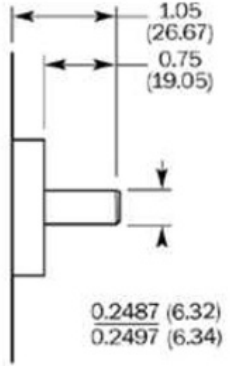

#### Technical specifications

Shaft / Flange design	Solid shaft, square flange
Shaft diameter	3/8"
Number of lines	1,024
Interface	8 ... 24 V, HTL
Connection type	Male connector, MS, 10-pin, radial
Moment of inertia of the rotor	54 gcm <sup>2</sup>
Measuring step	90° / number of steps
Reference signal, number	1
Reference signal, position	90° or 180°
Error limits binary number of steps	0.035°
Error limits non-binary number of steps	0.046°
Maximum output frequency	≤ 820 kHz, ≤ 300 Hz
Maximum operating speed with shaft seal	6,000 U/min
Maximum operating speed without shaft seal	10,000 U/min
Operating torque	2.6 Ncm
Start up torque	3.4 Ncm
Permissible shaft loading, axial	20 N
Permissible shaft loading, radial	20 N
Working temperature range	-20 °C ... +85 °C
Storage temperature range	-40 °C ... +100 °C
Permissible relative humidity	90 %
Resistance to shocks	50/11 g/ms
Resistance to vibration	20/10 ... 150 g/Hz
Enclosure rating	IP 65
Supply voltage	DC, 8 V, 24 V
Operation of zero-set	≥ 100 ms
Initialisation time after power on	40 s

Dimensional drawing (Dimensions in mm (inch))

3/8" w/Flat

3/8"

1/4" mm

10 mm

**Australia**

Phone +61 3 9457 0600  
1800 33 48 02 - tollfree  
E-Mail sales@sick.com.au

**Belgium/Luxembourg**