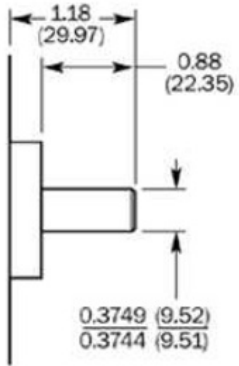

### Detailed technical data

#### Technical specifications

Shaft / Flange design	Solid shaft, square flange
Shaft diameter	3/8"
Number of lines	1,024
Interface	8 ... 24 V, HTL
Connection type	Male connector, MS, 10-pin, radial
Moment of inertia of the rotor	54 gcm <sup>2</sup>
Measuring step	90° / number of steps
Reference signal, number	1
Reference signal, position	90° or 180°
Error limits binary number of steps	0.035°
Error limits non-binary number of steps	0.046°
Maximum output frequency	≤ 820 kHz, ≤ 300 Hz
Maximum operating speed with shaft seal	6,000 U/min
Maximum operating speed without shaft seal	10,000 U/min
Operating torque	2.6 Ncm
Start up torque	3.4 Ncm
Permissible shaft loading, axial	20 N
Permissible shaft loading, radial	20 N
Working temperature range	-20 °C ... +85 °C
Storage temperature range	-40 °C ... +100 °C
Permissible relative humidity	90 %
Resistance to shocks	50/11 g/ms
Resistance to vibration	20/10 ... 150 g/Hz
Enclosure rating	IP 65
Supply voltage	DC, 8 V, 24 V
Operation of zero-set	≥ 100 ms
Initialisation time after power on	40 s

Dimensional drawing (Dimensions in mm (inch))

3/8" w/Flat

3/8"

1/4" mm

10 mm

**Australia**

Phone +61 3 9457 0600  
1800 33 48 02 - tollfree  
E-Mail sales@sick.com.au

**Belgium/Luxembourg**