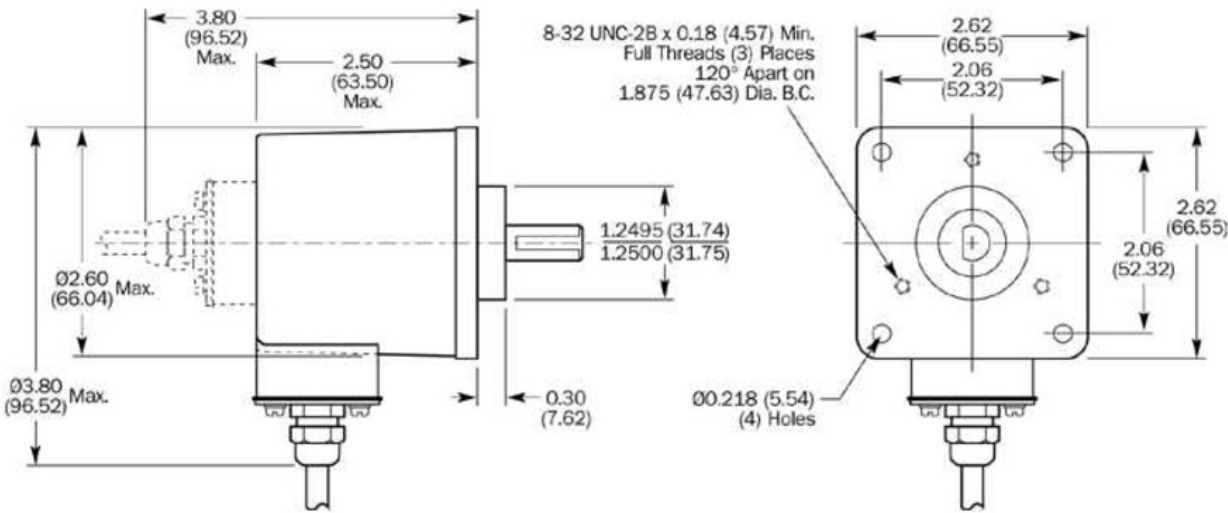

Dimensional drawing (Dimensions in mm (inch))

3/8" w/Flat