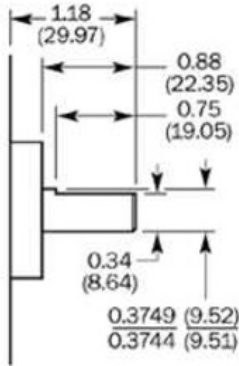

### Detailed technical data

#### Technical specifications

Shaft / Flange design	Solid shaft, square flange
Shaft diameter	3/8"
Number of lines	1,024
Interface	8 ... 24 V, HTL
Connection type	Male connector, MS, 10-pin, radial
Moment of inertia of the rotor	54 gcm <sup>2</sup>
Measuring step	90° / number of steps
Reference signal, number	1
Reference signal, position	90° or 180°
Error limits binary number of steps	0.035°
Error limits non-binary number of steps	0.046°
Maximum output frequency	≤ 820 kHz, ≤ 300 Hz
Maximum operating speed with shaft seal	6,000 U/min
Maximum operating speed without shaft seal	10,000 U/min
Operating torque	2.6 Ncm
Start up torque	3.4 Ncm
Permissible shaft loading, axial	20 N
Permissible shaft loading, radial	20 N
Working temperature range	-20 °C ... +85 °C
Storage temperature range	-40 °C ... +100 °C
Permissible relative humidity	90 %
Resistance to shocks	50/11 g/ms
Resistance to vibration	20/10 ... 150 g/Hz
Enclosure rating	IP 65
Supply voltage	DC, 8 V, 24 V
Operation of zero-set	≥ 100 ms
Initialisation time after power on	40 s

Dimensional drawing (Dimensions in mm (inch))

3/8" w/Flat

3/8"

1/4" mm

10 mm

**Australia**

Phone +61 3 9457 0600  
1800 33 48 02 - tollfree  
E-Mail sales@sick.com.au

**Belgium/Luxembourg**