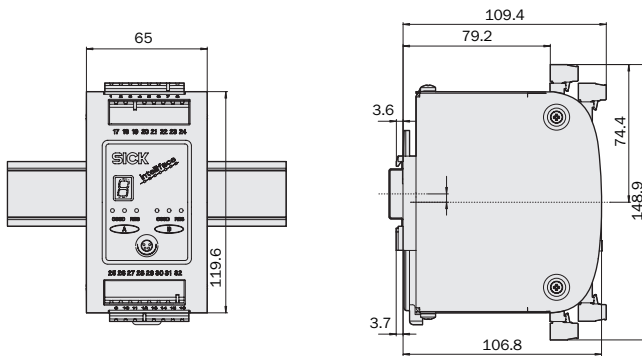

## Ordering information

Type	Part no.
UE440-A0410	1023859

Other models and accessories → [www.sick.com/UE440](http://www.sick.com/UE440)

### Mechanical data

<b>Dimensions (W x H x D)</b>	65 mm x 120 mm x 100 mm
<b>Weight</b>	590 g

### Dimensional drawing (Dimensions in mm (inch))

Connection diagram