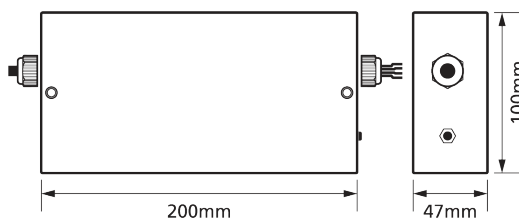

Product Ref:

PAN66E3

Skylite 3 Hour Maintained LED Emergency Pack

Specification

Features:

- Designed for Skylite 600 mm x 600 mm and 1200 mm x 300 mm LED Panels
- 3 hour discharge time at 6W
- 24 hour charge time
- Charge indicator LED
- Test button

Emergency	3 Hours - Maintained
Cable Lengths	Power: 700mm / Connection, Indicator: 750mm
Material	Steel
Weight	1.154kg
Width	100mm
Height	N/A
Length	200mm
Depth	47mm
Mounting	N/A
Colour	White
Finish	Powder Coated
Class	Class 1
Compliance	CE
Guarantee	2 Years
Standards	EN 60598-1
Suitable for	Skylite 600mm x 600mm & 1200mm x 300mm LED Panels (Part Code: PAN66...)