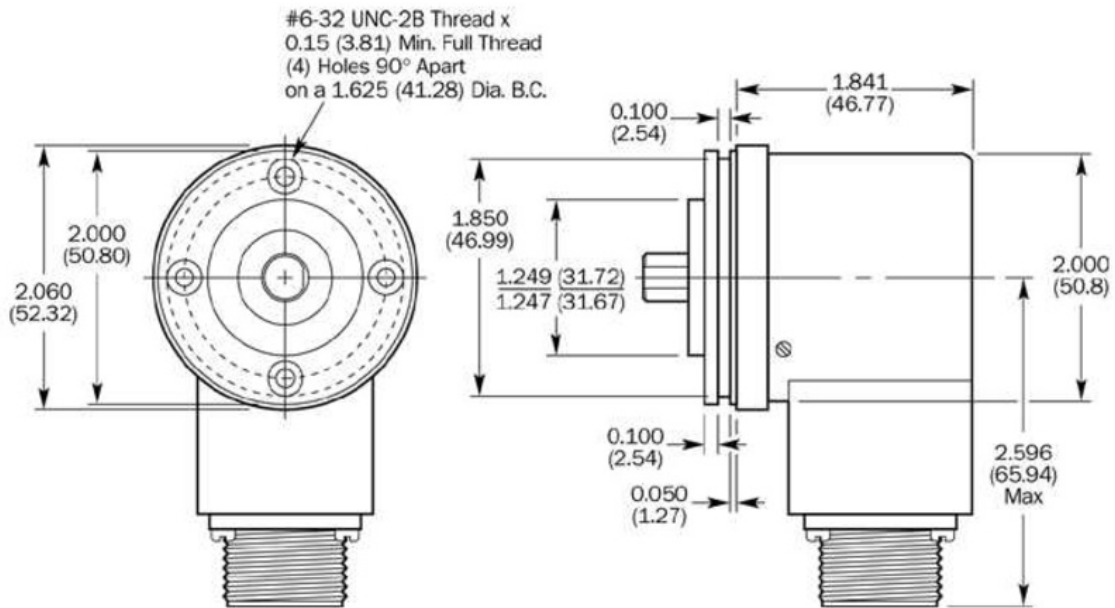

Dimensional drawing (Dimensions in mm (inch))