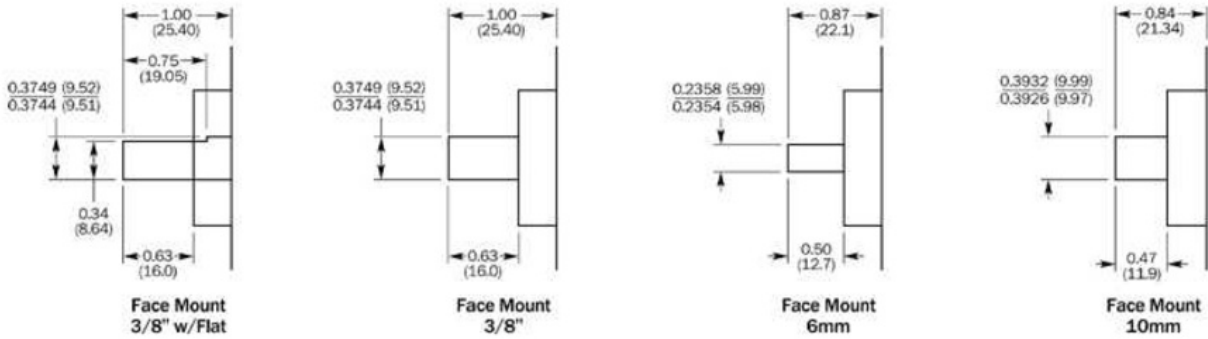

Dimensional drawing (Dimensions in mm (inch))