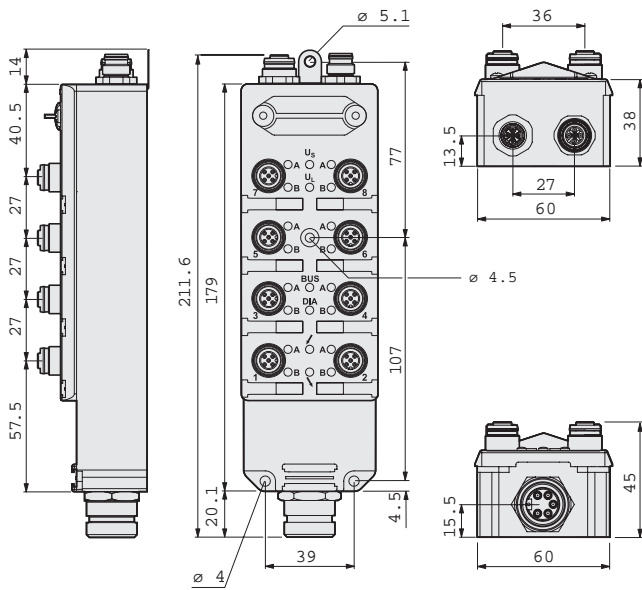

UE4120-01BC600

UE4120

NETWORK SOLUTIONS

SICK
Sensor Intelligence.

Ordering information

Type	Part no.
UE4120-01BC600	1024176

Other models and accessories → www.sick.com/UE4120

Detailed technical data

Mechanical data

Dimensions (W x H x D)	60 mm x 211.6 mm x 45 mm
Weight	570 g

Classifications

ECl@ss 5.0	27371990
ECl@ss 5.1.4	27371990
ECl@ss 6.0	27371819
ECl@ss 6.2	27371819
ECl@ss 7.0	27371819
ECl@ss 8.0	27371819
ECl@ss 8.1	27371819
ECl@ss 9.0	27371819
ETIM 5.0	EC001449
ETIM 6.0	EC001449
UNSPSC 16.0901	41113704

Dimensional drawing (Dimensions in mm (inch))

Connection diagram

SICK AT A GLANCE

SICK is one of the leading manufacturers of intelligent sensors and sensor solutions for industrial applications. A unique range of products and services creates the perfect basis for controlling processes securely and efficiently, protecting individuals from accidents and preventing damage to the environment.