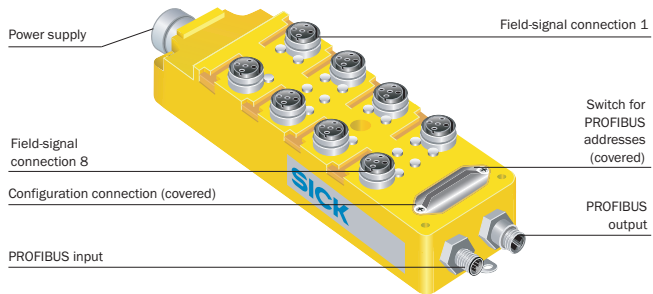

UE4120-01BC600

UE4120

NETWORK SOLUTIONS

SICK
Sensor Intelligence.

Ordering information

Type	Part no.
UE4120-01BC600	1024176

Other models and accessories → www.sick.com/UE4120

Detailed technical data

Dimensional drawing (Dimensions in mm (inch))

Connection diagram

SICK AT A GLANCE

SICK is one of the leading manufacturers of intelligent sensors and sensor solutions for industrial applications. A unique range of products and services creates the perfect basis for controlling processes securely and efficiently, protecting individuals from accidents and preventing damage to the environment.