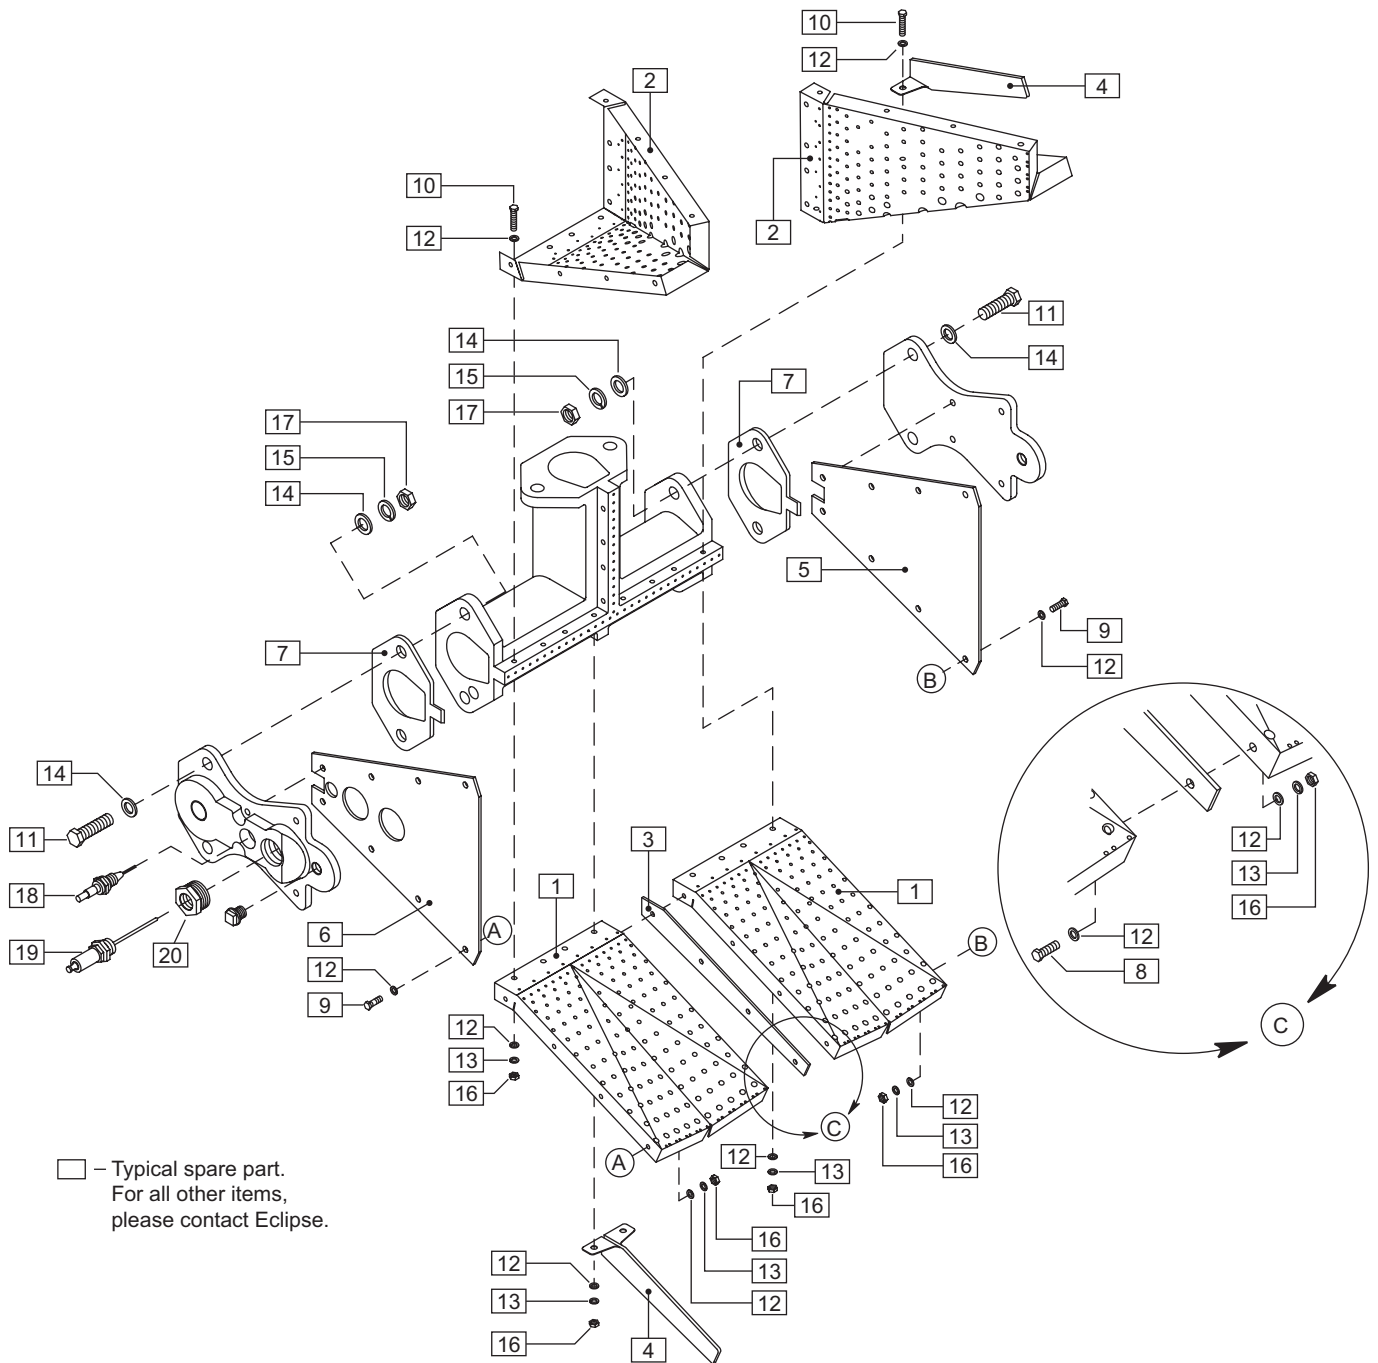

Eclipse AH-MA Burners

Crosses and Tees
Spare Parts List Edition 3.15

Version 2

| Ref. | Part Number | Description |
|------|-------------|--------------------------------|
| 1 | 76501 | Straight Air Wing |
| 2 | 76502 | Tee Air Wing |
| 3 | 76507 | Air Wing Joint Plate |
| 4 | 76505 | Air Wing Reinforcement Plate |
| 5 | 76504 | End Plate |
| 6 | 76503 | Pilot End Plate |
| 7 | 76510 | Body Mounting Gasket |
| 8 | 20394 | Flanged Hex Screw, M4 x 12mm |
| 9 | 20395 | Hex Head Cap Screw, M10 x 20mm |
| 10 | 20335 | Flanged Hex Screw, M4 x 25mm |
| 11 | 20336 | Hex Head Cap Screw, M10 x 40mm |
| 12 | 90787 | Flat Washer, 4mm |
| 13 | 20244 | Lock Washer, M4 |
| 14 | 90768 | Flat Washer, 10mm |
| 15 | 15890 | Lock Washer, M10 |
| 16 | 90786 | Flanged Hex Nut, M4 |
| 17 | 15889 | Hex Nut, M10 |
| 18 | 13047-1 | Spark Rod |
| 19 | 13093 | Flame Rod |
| 20 | 202010 | UV Adapter, 1" x 1/2" NPT |
| 20 | 202011 | UV Adapter, 1" x 3/4" NPT |
| N/S | 12659 | Adjustable Orifice Valve |
| N/S | 21509 | Burner Bracket |