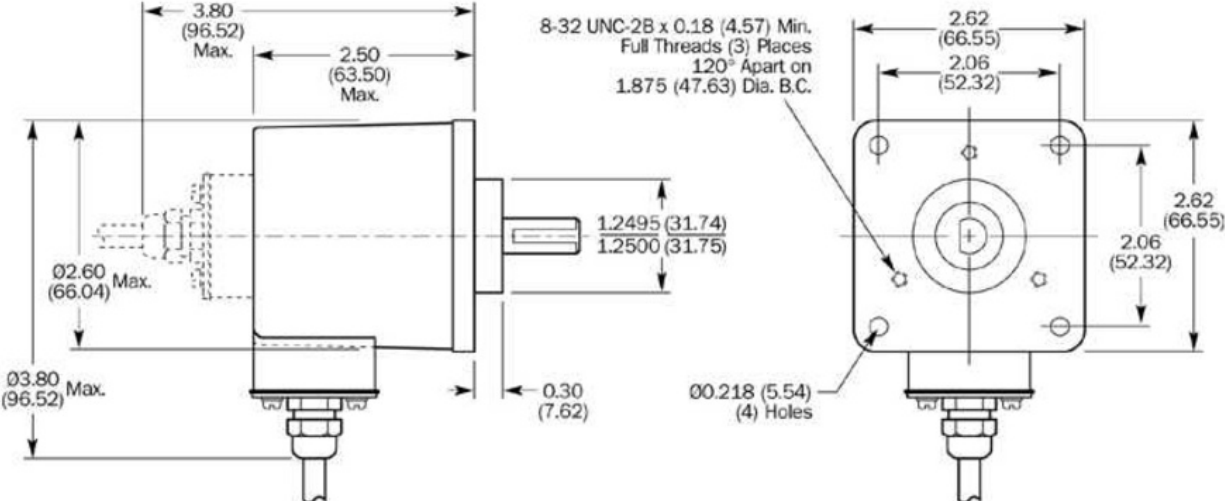

Dimensional drawing (Dimensions in mm (inch))

3/8" w/Flat