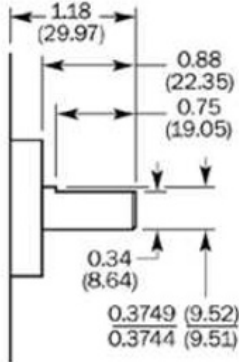

#### Technical specifications

Shaft / Flange design	Solid shaft, square flange
Shaft diameter	3/8"
Number of lines	8,192
Interface	5 V, TTL
Connection type	Cable, radial, 1.5 m
Moment of inertia of the rotor	54 gcm <sup>2</sup>
Measuring step	90° / number of steps
Reference signal, number	1
Reference signal, position	90° or 180°
Error limits binary number of steps	0.035°
Error limits non-binary number of steps	0.046°
Maximum output frequency	≤ 820 kHz, ≤ 300 Hz
Maximum operating speed with shaft seal	6,000 U/min
Maximum operating speed without shaft seal	10,000 U/min
Operating torque	2.6 Ncm
Start up torque	3.4 Ncm
Permissible shaft loading, axial	20 N
Permissible shaft loading, radial	20 N
Working temperature range	-20 °C ... +85 °C
Storage temperature range	-40 °C ... +100 °C
Permissible relative humidity	90 %
Resistance to shocks	50/11 g/ms
Resistance to vibration	20/10 ... 150 g/Hz
Enclosure rating	IP 66
Supply voltage	DC, 4.75 V, 5.25 V
Operation of zero-set	≥ 100 ms
Initialisation time after power on	40 s

Dimensional drawing (Dimensions in mm (inch))

3/8" w/Flat

3/8"

1/4" mm

10 mm

**Australia**

Phone +61 3 9457 0600  
1800 33 48 02 - tollfree  
E-Mail sales@sick.com.au

**Belgium/Luxembourg**