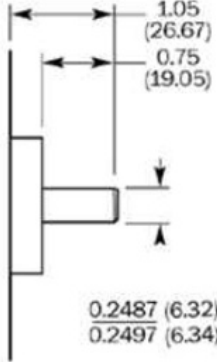

#### Technical specifications

Shaft / Flange design	Solid shaft, square flange
Shaft diameter	3/8"
Number of lines	8,192
Interface	5 V, TTL
Connection type	Cable, radial, 1.5 m
Moment of inertia of the rotor	54 gcm <sup>2</sup>
Measuring step	90° / number of steps
Reference signal, number	1
Reference signal, position	90° or 180°
Error limits binary number of steps	0.035°
Error limits non-binary number of steps	0.046°
Maximum output frequency	≤ 820 kHz, ≤ 300 Hz
Maximum operating speed with shaft seal	6,000 U/min
Maximum operating speed without shaft seal	10,000 U/min
Operating torque	2.6 Ncm
Start up torque	3.4 Ncm
Permissible shaft loading, axial	20 N
Permissible shaft loading, radial	20 N
Working temperature range	-20 °C ... +85 °C
Storage temperature range	-40 °C ... +100 °C
Permissible relative humidity	90 %
Resistance to shocks	50/11 g/ms
Resistance to vibration	20/10 ... 150 g/Hz
Enclosure rating	IP 66
Supply voltage	DC, 4.75 V, 5.25 V
Operation of zero-set	≥ 100 ms
Initialisation time after power on	40 s

Dimensional drawing (Dimensions in mm (inch))

3/8" w/Flat

3/8"

1/4" mm

10 mm

**Australia**

Phone +61 3 9457 0600  
1800 33 48 02 - tollfree  
E-Mail sales@sick.com.au

**Belgium/Luxembourg**