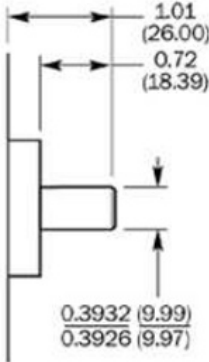

#### Technical specifications

Shaft / Flange design	Solid shaft, square flange
Shaft diameter	3/8"
Number of lines	8,192
Interface	5 V, TTL
Connection type	Cable, radial, 1.5 m
Moment of inertia of the rotor	54 gcm <sup>2</sup>
Measuring step	90° / number of steps
Reference signal, number	1
Reference signal, position	90° or 180°
Error limits binary number of steps	0.035°
Error limits non-binary number of steps	0.046°
Maximum output frequency	≤ 820 kHz, ≤ 300 Hz
Maximum operating speed with shaft seal	6,000 U/min
Maximum operating speed without shaft seal	10,000 U/min
Operating torque	2.6 Ncm
Start up torque	3.4 Ncm
Permissible shaft loading, axial	20 N
Permissible shaft loading, radial	20 N
Working temperature range	-20 °C ... +85 °C
Storage temperature range	-40 °C ... +100 °C
Permissible relative humidity	90 %
Resistance to shocks	50/11 g/ms
Resistance to vibration	20/10 ... 150 g/Hz
Enclosure rating	IP 66
Supply voltage	DC, 4.75 V, 5.25 V
Operation of zero-set	≥ 100 ms
Initialisation time after power on	40 s

Dimensional drawing (Dimensions in mm (inch))

3/8" w/Flat

3/8"

1/4" mm

10 mm

**Australia**

Phone +61 3 9457 0600  
1800 33 48 02 - tollfree  
E-Mail sales@sick.com.au

**Belgium/Luxembourg**