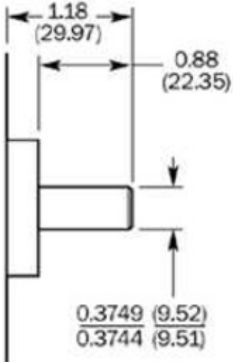

### Detailed technical data

#### Technical specifications

Shaft / Flange design	Solid shaft, square flange
Shaft diameter	3/8"
Number of lines	8,192
Interface	5 V, TTL
Connection type	Cable, radial, 1.5 m
Moment of inertia of the rotor	54 gcm <sup>2</sup>
Measuring step	90° / number of steps
Reference signal, number	1
Reference signal, position	90° or 180°
Error limits binary number of steps	0.035°
Error limits non-binary number of steps	0.046°
Maximum output frequency	≤ 820 kHz, ≤ 300 Hz
Maximum operating speed with shaft seal	6,000 U/min
Maximum operating speed without shaft seal	10,000 U/min
Operating torque	2.6 Ncm
Start up torque	3.4 Ncm
Permissible shaft loading, axial	20 N
Permissible shaft loading, radial	20 N
Working temperature range	-20 °C ... +85 °C
Storage temperature range	-40 °C ... +100 °C
Permissible relative humidity	90 %
Resistance to shocks	50/11 g/ms
Resistance to vibration	20/10 ... 150 g/Hz
Enclosure rating	IP 66
Supply voltage	DC, 4.75 V, 5.25 V
Operation of zero-set	≥ 100 ms
Initialisation time after power on	40 s

Dimensional drawing (Dimensions in mm (inch))

3/8" w/Flat

3/8"

1/4" mm

10 mm

**Australia**

Phone +61 3 9457 0600  
1800 33 48 02 - tollfree  
E-Mail sales@sick.com.au

**Belgium/Luxembourg**