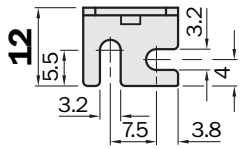

Dimensional drawing (Dimensions in mm (inch))