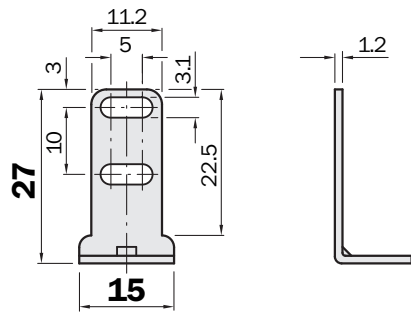

Dimensional drawing (Dimensions in mm (inch))