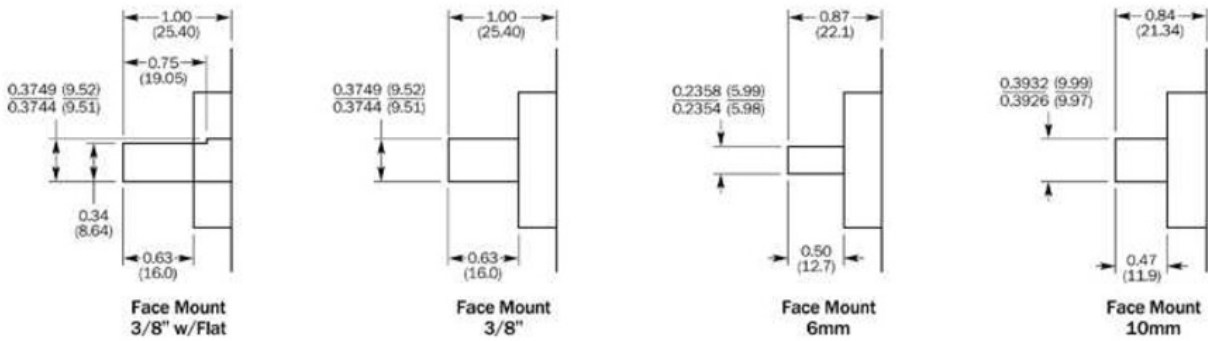

Dimensional drawing (Dimensions in mm (inch))