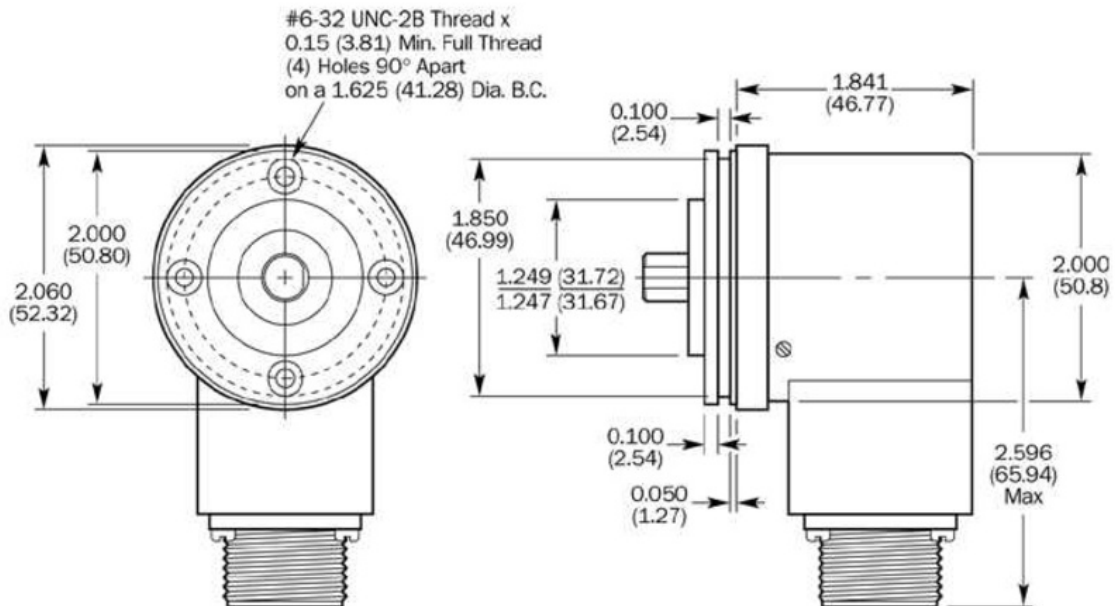

Dimensional drawing (Dimensions in mm (inch))