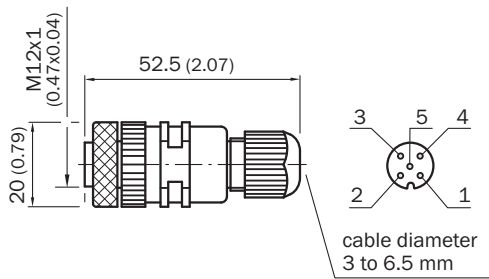

ETIM 5.0	EC002635
ETIM 6.0	EC002635
UNSPSC 16.0901	39121421

Dimensional drawing (Dimensions in mm (inch))