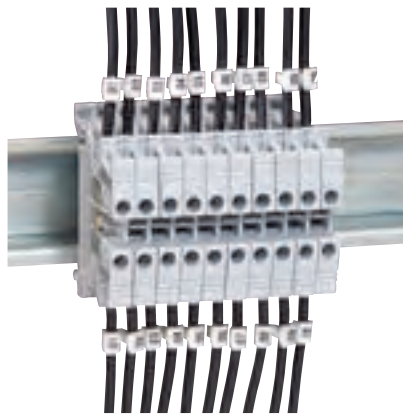

## marking label sheets

for Viking 3 terminal blocks

0395 20

0395 98

0395 05 on Viking 3 terminal blocks

## CAB 3<sup>®</sup> marking system

for cables and Viking 3 terminal blocks

Same markers for cable and terminal blocks

Strips of 20 markers  
For cables or Viking 3 terminal blocks

Technical information p. 143

| Pack | Cat. Nos. | Blank markers   |
|------|-----------|---|
| 1000 | 0395 00   | Displayed by sheet of 100 pre-cut markers               |
| 1000 | 0395 01   | Manual marking with black felt tip pen Cat. No. 0395 98 |
| 1000 | 0395 02   | For blocks 5 mm width                                   |
|      |           | For blocks 6 mm width                                   |
|      |           | For blocks 8 mm width                                   |

| Pack | Cat. Nos. | Markers for cables 1.5 to 2.5 mm <sup>2</sup> cross section and terminal blocks |
|------|-----------|---|
| 240  | 0381 60   | Numbers : black on white background   |
| 240  | 0381 61   | 01 to 20  |
| 240  | 0381 62   | 21 to 40  |
| 240  | 0381 63   | 41 to 60  |
| 240  | 0381 63   | 61 to 80  |