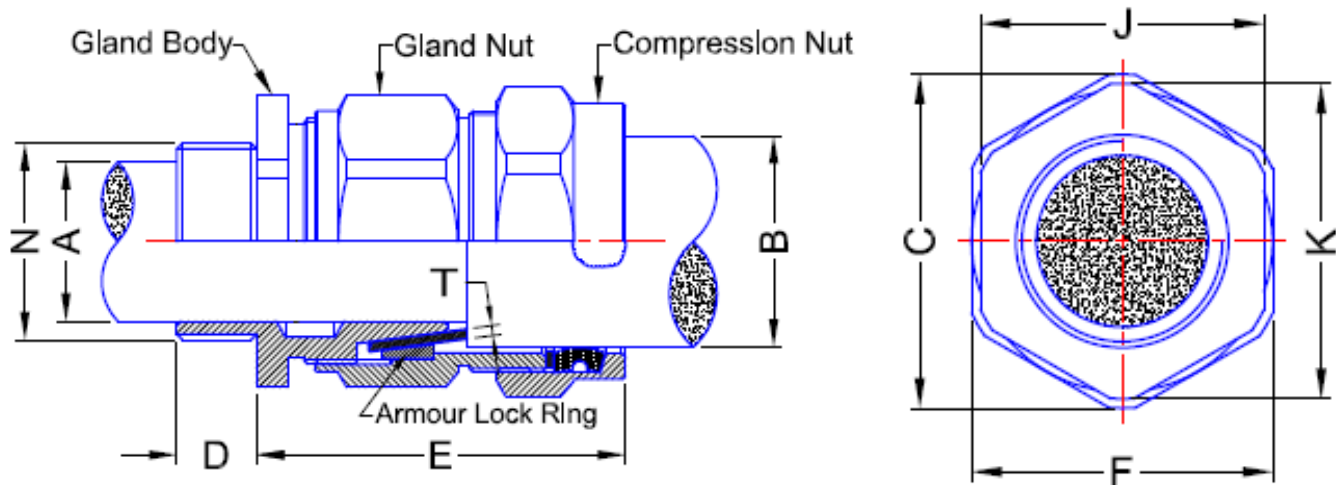

Dimension K (mm)	102.1
Dimension N (mm)	75 x 1.5
Dimension T (mm)	2.5/3.15

Product Specification

Specification	BS6121:2005

Temperature and Fire Information

LSF	No

**Termination
Technology Ltd**

Quality and Service

The company with the RIGHT connections at the RIGHT price.

Company Registration Number: 05062297

W: www.termtech.co.uk

T: 01179 354 900

E: sales@termtech.co.uk

Termination Technology Ltd, Unit 4C Crofts End Ind Estate, Crofts End Road,
Bristol BS5 7UW