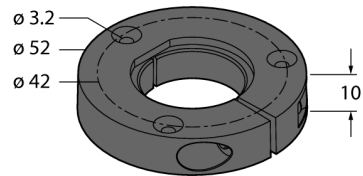

**Positioning element
for inductive encoders Ri-QR24
PE1-QR24**■ **Base unit for positioning element**

Type designation	PE1-QR24
Ident no.	1590937
Housing material	Plastic
Packaging unit	1