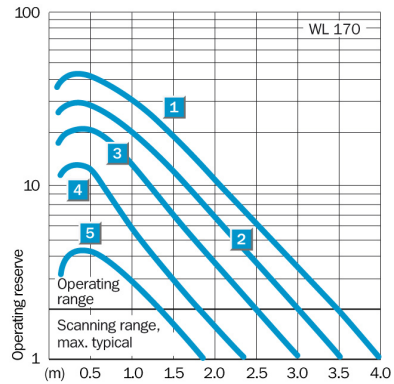

Technical data

| | |
|---|---|
| Design: | cuboid |
| Dimensions (W x H x D): | 12 mm x 28.6 mm x 37 mm |
| Supply voltage min ... max: | DC 10 ... 30 V ¹⁾ |
| Switching output: | NPN: open collector: Q |
| Switching mode: | Light-/dark-switching via L/D control cable |
| Response time: | ≤ 0.7 ms |
| Enclosure rating: | IP 67 |
| Ambient operation temperature, min ... max: | -25 °C ... +55 °C |
| Housing material: | Stainless steel/ABS |
| Series: | W170 |
| Polarisation filter: | ✓ |
| AS Interface chip: | 0 |

¹⁾ Limit values

Dimensional drawing

- [1] Mounting hole, \varnothing 3 mm with integrated M3 thread
- [2] LED signal strength indicator, red: light received \geq switching threshold
- [3] Optical axis, receiver
- [4] Optical axis, sender

Adjustment possible

Connection type

Connection diagram

Characteristic curve

Australia

Phone +61 3 9497 4100
1800 334 802 – tollfree
E-Mail sales@sick.com.au

Belgium/Luxembourg

Phone +32 (0)2 466 55 66
E-Mail info@sick.be