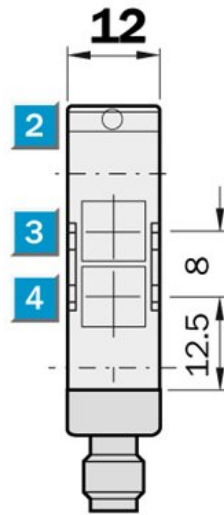

Photoelectric sensors
Photoelectric retro-reflective sensor, Product
group W170

WL170-N132

Model Name > [WL170-N132](#)
Part No. > [6010191](#)

Product features

| | |
|----------------------------|----------------------------------|
| Sensing range min ... max: | 0.01 m ... 3.5 m, 0.01 m ... 4 m |
| Type of light: | visible red light |
| Laser: | visible red light |
| Sensing range max.: | 0.01 m ... 3.5 m, 0.01 m ... 4 m |
| Light spot size: | Approx. 200 mm at 2.5 m distance |

Technical data

| | |
|---|---|
| Design: | cuboid |
| Dimensions (W x H x D): | 12 mm x 28.6 mm x 37 mm |
| Supply voltage min ... max: | DC 10 ... 30 V ¹⁾ |
| Switching output: | NPN: open collector: Q |
| Switching mode: | Light-/dark-switching via L/D control cable |
| Response time: | ≤ 0.7 ms |
| Enclosure rating: | IP 67 |
| Ambient operation temperature, min ... max: | -25 °C ... +55 °C |
| Housing material: | Stainless steel/ABS |
| Series: | W170 |
| Polarisation filter: | ✓ |
| AS Interface chip: | 0 |

¹⁾ Limit values

Dimensional drawing

- [1] Mounting hole, \varnothing 3 mm with integrated M3 thread
- [2] LED signal strength indicator, red: light received \geq switching threshold
- [3] Optical axis, receiver
- [4] Optical axis, sender