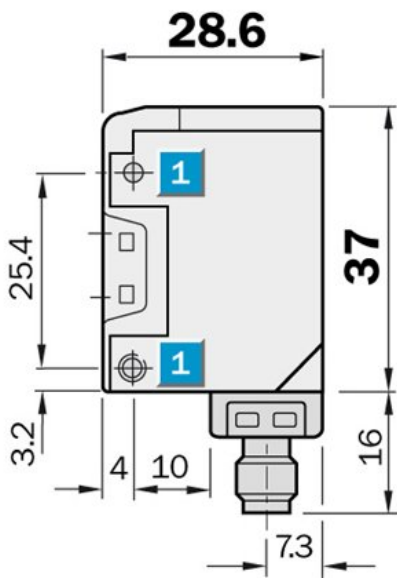

Photoelectric sensors
Photoelectric retro-reflective sensor, Product
group W170

WL170-N132

Model Name > [WL170-N132](#)
Part No. > [6010191](#)

Product features

| | |
|----------------------------|----------------------------------|
| Sensing range min ... max: | 0.01 m ... 3.5 m, 0.01 m ... 4 m |
| Type of light: | visible red light |
| Laser: | visible red light |
| Sensing range max.: | 0.01 m ... 3.5 m, 0.01 m ... 4 m |
| Light spot size: | Approx. 200 mm at 2.5 m distance |

Technical data

| | |
|---|---|
| Design: | cuboid |
| Dimensions (W x H x D): | 12 mm x 28.6 mm x 37 mm |
| Supply voltage min ... max: | DC 10 ... 30 V ¹⁾ |
| Switching output: | NPN: open collector: Q |
| Switching mode: | Light-/dark-switching via L/D control cable |
| Response time: | ≤ 0.7 ms |
| Enclosure rating: | IP 67 |
| Ambient operation temperature, min ... max: | -25 °C ... +55 °C |
| Housing material: | Stainless steel/ABS |
| Series: | W170 |
| Polarisation filter: | ✓ |
| AS Interface chip: | 0 |

¹⁾ Limit values

Dimensional drawing

- [1] Mounting hole, \varnothing 3 mm with integrated M3 thread
- [2] LED signal strength indicator, red: light received \geq switching threshold
- [3] Optical axis, receiver
- [4] Optical axis, sender