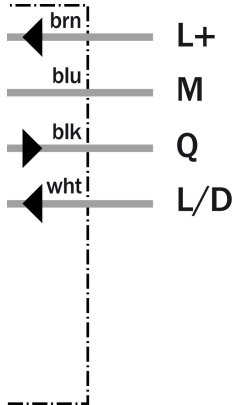

Connection diagram