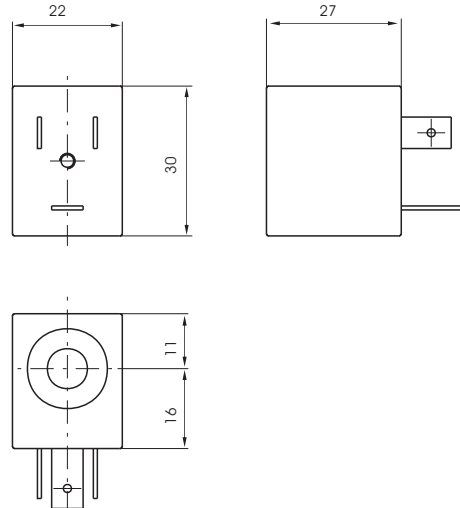

Coil

Weight gr. 54

Ordering code		Available voltages	
N.C.	N.O.	Coil	
MB4 MB5 MB6 MB9	MB10/1	12 D.C. 24 D.C. 48 D.C. 24 D.C. (2 Watt) 24 D.C. (8 Watt)	Direct current
MB17 MB21 MB22 MB24	MB17/1 MB21/1 MB22/1 MB24/1	24/50 48/50 110/50 220/50	Alternating current 50 Hz
MB37 MB39 MB41	MB37/1 MB39/1 MB41/1	24/60 110/60 220/60	Alternating current 60 Hz
MB56 MB57 MB58	MB56/1 MB57/1 MB58/1	24/50-60 110/50-60 220/50-60	Alternating current 50/60 Hz

Electrical connector

Ordering code

305.11.00 Normal

305.11.0_L with Led
 1 = 24 V D.C./ A.C.
 2 = 110 V 50/60 Hz
 3 = 220 V 50/60 Hz

Weight gr. 19