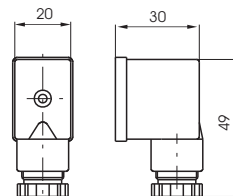

Coil

Weight gr. 54

Ordering code		Available voltages	
N.C.	N.O.	Coil	
MB4 MB5 MB6 MB9	MB10/1	12 D.C. 24 D.C. 48 D.C. 24 D.C. (2 Watt) 24 D.C. (8 Watt)	Direct current
MB17 MB21 MB22 MB24	MB17/1 MB21/1 MB22/1 MB24/1	24/50 48/50 110/50 220/50	Alternating current 50 Hz
MB37 MB39 MB41	MB37/1 MB39/1 MB41/1	24/60 110/60 220/60	Alternating current 60 Hz
MB56 MB57 MB58	MB56/1 MB57/1 MB58/1	24/50-60 110/50-60 220/50-60	Alternating current 50/60 Hz

Electrical connector

Ordering code

305.11.00 Normal

305.11.0_L with Led
 1 = 24 V D.C./ A.C.
 2 = 110 V 50/60 Hz
 3 = 220 V 50/60 Hz

Weight gr. 19