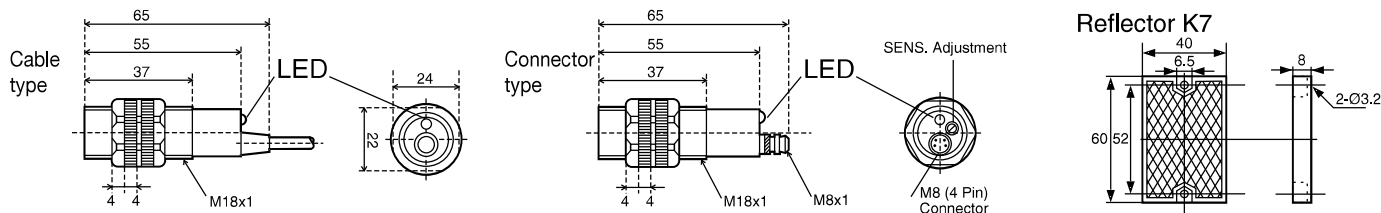

CX SERIES M18 BARREL TYPE DC

- Short body
- Flat lens
- Easy mounting
- Housing sealed to IP66
- LED indication
- Plug in types available (J- suffix)

GENERAL SPECIFICATIONS

Type No.	CXM2RD	CXR01	CXR03V		
Function	Polarised Retro Reflective	Diffuse	Diffuse Adjustable	• Power Supply: 12 - 24VDC $\pm 10\%$	• Indication: Red LED when output is activated
Range	2m*	100mm**	300mm***	• Control output: PNP or NPN, 100 mA at max 30VDC short circuit protected	• Temperature range: -25°C to +55°C
Current	NPN 18 mA	17 mA	20 mA	• Response time: 0.35ms max	• Housing: Polycarbonate sealed to IP66
Consumption	PNP 24 mA	23 mA	26 mA	• Ambient light: max 10000 lux	• Connection: 3 x 0.2mm ² flying lead length 2m or connector (-J version)
Operating Mode	Dark on	Light on			
Light Source Wavelength	Red LED 700nm	Infrared LED 950nm			
Material	Lens: Acrylic Body: Polycarbonate	Body + Lens Polycarbonate			

* With included K7 reflector. ** Using 50x50mm white paper, range will vary depending on target size and surface.
*** Using 100x100mm white paper, range will vary depending on target size and surface.

DIMENSIONS

ELECTRICAL CONNECTIONS

If the load is inductive (relay coil, solenoid) or if there are inductive loads in parallel with the load, connect a diode (IN4002) in parallel with the coil

ORDERING GUIDE