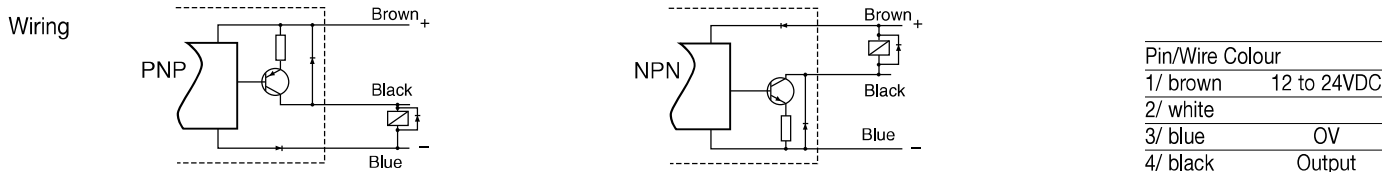

If the load is inductive (relay coil, solenoid) or if there are inductive loads in parallel with the load, connect a diode (IN4002) in parallel with the coil

ORDERING GUIDE

Type No.	Description	Output	Range	Type No.	Description	Output	Range
CXM2RD-NPN	Retro-reflective 2m cable	NPN	2m	CXR01-PNP-J	Diffuse M8 Connector	PNP	100mm
CXM2RD-PNP	Retro-reflective 2m cable	PNP	2m	CXR03V-NPN	Diffuse 2m cable adjustable	NPN	300mm
CXM2RD-NPN-J	Retro-reflective M8 Connector	NPN	2m	CXR03V-PNP	Diffuse 2m cable adjustable	PNP	300mm
CXM2RD-PNP-J	Retro-reflective M8 Connector	PNP	2m	CXR03V-NPN-J	Diffuse M8 Connector adjustable	NPN	300mm
CXR01-NPN	Diffuse 2m cable	NPN	100mm	CXR03V-PNP-J	Diffuse M8 Connector adjustable	PNP	300mm
CXR01-PNP	Diffuse 2m cable	PNP	100mm	K7	Reflector (Included with Retro-reflective sensor)		
CXR01-NPN-J	Diffuse M8 Connector	NPN	100mm				
CXR01-NPN-J	Diffuse M8 Connector	NPN	100mm