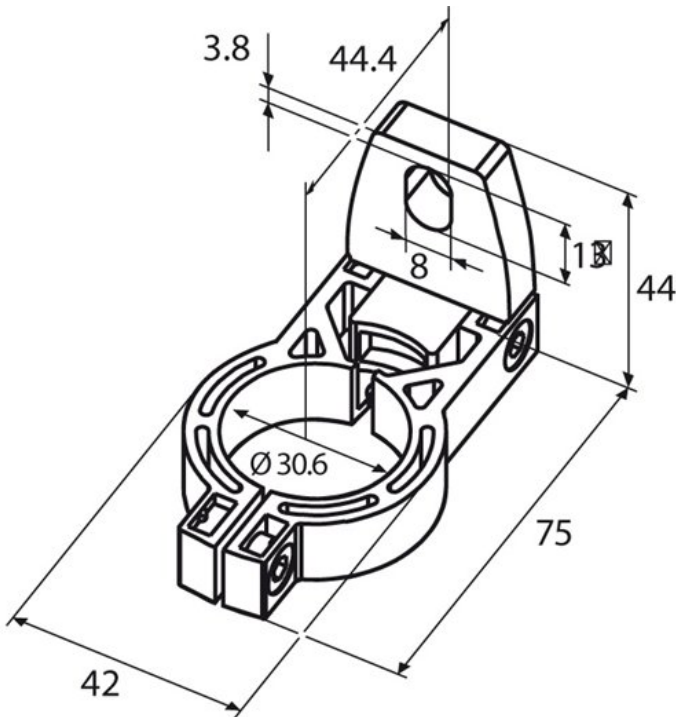

Model Name > [BEF-2SMMEAKU4](#)
Part No. > [2019659](#)

Technical data

Accessory group:	Terminal and alignment brackets
Accessory family:	Alignment brackets
Material:	Polyamide PA6
Description:	Mounting kit 2, rotatable, swivel mount
Packing unit:	4
Suitable for:	All protective field heights
Usable for:	C2000 Cascadable, C2000 Standard, C4000 Advanced, C4000 Basic, C4000 Basic Plus, C4000 Eco, C4000 Entry/Exit, C4000 Fusion, C4000 Palletizer, C4000 Select, C4000 Standard, M2000 Cascadable, M2000 RES/EDM, M2000 RES/EDM A/P, M2000 Standard, M2000 Standard A/P

Dimensional drawing