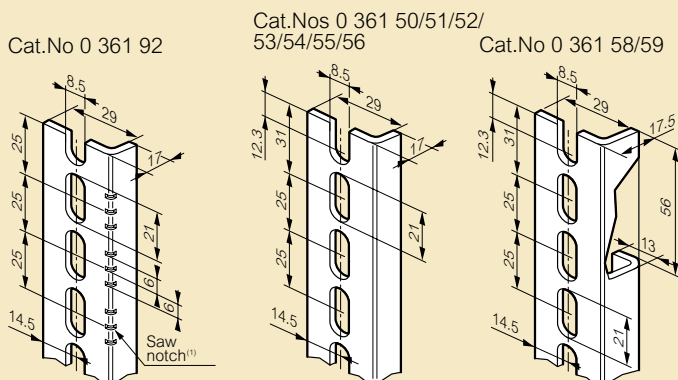

Atlantic, Atlantic-E and Marina cabinets rails and uprights

Assembled chassis with rails and Lina 25 uprights

| Dimensions of cabinets Height x Width (mm) | Uprights height | | Rail length | | Chassis fixing | |
|--|--------------------|--------|----------------|--------|-------------------|--|
| | A (mm) | D (mm) | B (mm) | C (mm) | | |
| 300 x 300 | 237 | 243 | 225 | 225 | | |
| 300 x 400 | 237 | 343 | 225 | 325 | | |
| 400 x 300 | 337 | 243 | 325 | 225 | | |
| 400 x 400 | 337 | 343 | 325 | 325 | | |
| 400 x 600 | 337 | 543 | 325 | 525 | | |
| 500 x 400 | 437 | 343 | 425 | 325 | | |
| 500 x 500 | 437 | 443 | 425 | 425 | | |
| 600 x 400 | 537 | 343 | 525 | 325 | | |
| 600 x 600 | 537 | 543 | 525 | 525 | | |
| 600 x 800 | 537 | 743 | 525 | 725 | | |
| 600 x 1000 | 537 | 943 | 525 | 925 | | |
| 700 x 500 | 637 | 443 | 625 | 425 | | |
| 800 x 600 | 737 | 543 | 725 | 525 | | |
| 800 x 800 | 737 | 743 | 725 | 725 | | |
| 800 x 1000 | 737 | 943 | 725 | 925 | | |
| 1000 x 600 | 937 | 543 | 925 | 525 | | |
| 1000 x 800 | 937 | 743 | 925 | 725 | | |
| 1000 x 1000 | 937 | 943 | 925 | 925 | | |
| 1000 x 1200 | 937 | 1143 | 925 | 1125 | | |
| 1200 x 800 | 1137 | 743 | 1125 | 725 | | |
| 1200 x 1000 | 1137 | 943 | 1125 | 925 | | |
| 1200 x 1200 | 1137 | 1143 | 1125 | 1125 | | |
| 1400 x 800 | 1337 | 743 | 1325 | 725 | | |
| 1400 x 1000 | 1337 | 943 | 1325 | 925 | | |

Lina 25 sectioned uprights and uprights to be cut

1: Saw notch for upright length x pitch 25,
the 2 others for uprights Cat.Nos 0 361 50/51/52/53/54/55/56

Rails

Cat.No 0 374 02 Cat.Nos 0 367 80/81/82/83/84/85/86
and 0 374 07