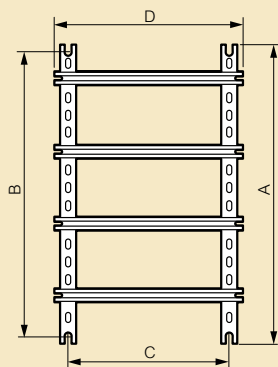

Atlantic, Atlantic-E and Marina cabinets rails and uprights

Assembled chassis with rails and Lina 25 uprights

| Dimensions of cabinets Height x Width (mm) | Uprights height | | Rail length | | Chassis fixing | |
|--|--------------------|--------|----------------|--------|-------------------|--|
| | A (mm) | D (mm) | B (mm) | C (mm) | | |
| 300 x 300 | 237 | 243 | 225 | 225 | | |
| 300 x 400 | 237 | 343 | 225 | 325 | | |
| 400 x 300 | 337 | 243 | 325 | 225 | | |
| 400 x 400 | 337 | 343 | 325 | 325 | | |
| 400 x 600 | 337 | 543 | 325 | 525 | | |
| 500 x 400 | 437 | 343 | 425 | 325 | | |
| 500 x 500 | 437 | 443 | 425 | 425 | | |
| 600 x 400 | 537 | 343 | 525 | 325 | | |
| 600 x 600 | 537 | 543 | 525 | 525 | | |
| 600 x 800 | 537 | 743 | 525 | 725 | | |
| 600 x 1000 | 537 | 943 | 525 | 925 | | |
| 700 x 500 | 637 | 443 | 625 | 425 | | |
| 800 x 600 | 737 | 543 | 725 | 525 | | |
| 800 x 800 | 737 | 743 | 725 | 725 | | |
| 800 x 1000 | 737 | 943 | 725 | 925 | | |
| 1000 x 600 | 937 | 543 | 925 | 525 | | |
| 1000 x 800 | 937 | 743 | 925 | 725 | | |
| 1000 x 1000 | 937 | 943 | 925 | 925 | | |
| 1000 x 1200 | 937 | 1143 | 925 | 1125 | | |
| 1200 x 800 | 1137 | 743 | 1125 | 725 | | |
| 1200 x 1000 | 1137 | 943 | 1125 | 925 | | |
| 1200 x 1200 | 1137 | 1143 | 1125 | 1125 | | |
| 1400 x 800 | 1337 | 743 | 1325 | 725 | | |
| 1400 x 1000 | 1337 | 943 | 1325 | 925 | | |

Lina 25 sectioned uprights and uprights to be cut

1: Saw notch for upright length x pitch 25,
the 2 others for uprights Cat.Nos 0 361 50/51/52/53/54/55/56

Rails

Cat.No 0 374 02 Cat.Nos 0 367 80/81/82/83/84/85/86
and 0 374 07