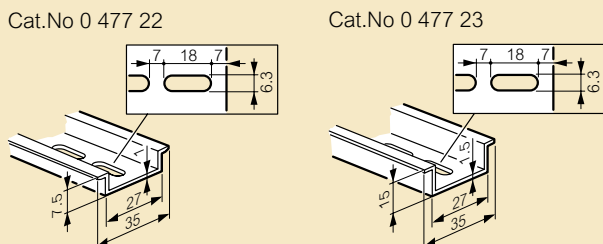

Atlantic, Atlantic-E and Marina cabinets rails and uprights

Assembled chassis with rails and Lina 25 uprights

| Dimensions of cabinets Height x Width (mm) | Uprights height | | Rail length | | Chassis fixing | |
|--|--------------------|--------|----------------|--------|-------------------|--|
| | A (mm) | D (mm) | B (mm) | C (mm) | | |
| 300 x 300 | 237 | 243 | 225 | 225 | | |
| 300 x 400 | 237 | 343 | 225 | 325 | | |
| 400 x 300 | 337 | 243 | 325 | 225 | | |
| 400 x 400 | 337 | 343 | 325 | 325 | | |
| 400 x 600 | 337 | 543 | 325 | 525 | | |
| 500 x 400 | 437 | 343 | 425 | 325 | | |
| 500 x 500 | 437 | 443 | 425 | 425 | | |
| 600 x 400 | 537 | 343 | 525 | 325 | | |
| 600 x 600 | 537 | 543 | 525 | 525 | | |
| 600 x 800 | 537 | 743 | 525 | 725 | | |
| 600 x 1000 | 537 | 943 | 525 | 925 | | |
| 700 x 500 | 637 | 443 | 625 | 425 | | |
| 800 x 600 | 737 | 543 | 725 | 525 | | |
| 800 x 800 | 737 | 743 | 725 | 725 | | |
| 800 x 1000 | 737 | 943 | 725 | 925 | | |
| 1000 x 600 | 937 | 543 | 925 | 525 | | |
| 1000 x 800 | 937 | 743 | 925 | 725 | | |
| 1000 x 1000 | 937 | 943 | 925 | 925 | | |
| 1000 x 1200 | 937 | 1143 | 925 | 1125 | | |
| 1200 x 800 | 1137 | 743 | 1125 | 725 | | |
| 1200 x 1000 | 1137 | 943 | 1125 | 925 | | |
| 1200 x 1200 | 1137 | 1143 | 1125 | 1125 | | |
| 1400 x 800 | 1337 | 743 | 1325 | 725 | | |
| 1400 x 1000 | 1337 | 943 | 1325 | 925 | | |

Lina 25 sectioned uprights and uprights to be cut

1: Saw notch for upright length x pitch 25,
the 2 others for uprights Cat.Nos 0 361 50/51/52/53/54/55/56

Rails

Cat.No 0 374 02 Cat.Nos 0 367 80/81/82/83/84/85/86
and 0 374 07