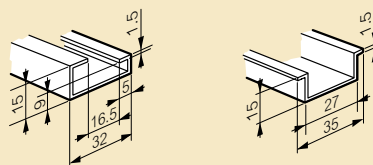

Atlantic, Atlantic-E and Marina cabinets rails and uprights

Assembled chassis with rails and Lina 25 uprights

| Dimensions of cabinets Height x Width (mm) | Uprights height | | Rail length | | Chassis fixing | |
|--|--------------------|--------|----------------|--------|-------------------|--|
| | A (mm) | D (mm) | B (mm) | C (mm) | | |
| 300 x 300 | 237 | 243 | 225 | 225 | | |
| 300 x 400 | 237 | 343 | 225 | 325 | | |
| 400 x 300 | 337 | 243 | 325 | 225 | | |
| 400 x 400 | 337 | 343 | 325 | 325 | | |
| 400 x 600 | 337 | 543 | 325 | 525 | | |
| 500 x 400 | 437 | 343 | 425 | 325 | | |
| 500 x 500 | 437 | 443 | 425 | 425 | | |
| 600 x 400 | 537 | 343 | 525 | 325 | | |
| 600 x 600 | 537 | 543 | 525 | 525 | | |
| 600 x 800 | 537 | 743 | 525 | 725 | | |
| 600 x 1000 | 537 | 943 | 525 | 925 | | |
| 700 x 500 | 637 | 443 | 625 | 425 | | |
| 800 x 600 | 737 | 543 | 725 | 525 | | |
| 800 x 800 | 737 | 743 | 725 | 725 | | |
| 800 x 1000 | 737 | 943 | 725 | 925 | | |
| 1000 x 600 | 937 | 543 | 925 | 525 | | |
| 1000 x 800 | 937 | 743 | 925 | 725 | | |
| 1000 x 1000 | 937 | 943 | 925 | 925 | | |
| 1000 x 1200 | 937 | 1143 | 925 | 1125 | | |
| 1200 x 800 | 1137 | 743 | 1125 | 725 | | |
| 1200 x 1000 | 1137 | 943 | 1125 | 925 | | |
| 1200 x 1200 | 1137 | 1143 | 1125 | 1125 | | |
| 1400 x 800 | 1337 | 743 | 1325 | 725 | | |
| 1400 x 1000 | 1337 | 943 | 1325 | 925 | | |

Lina 25 sectioned uprights and uprights to be cut

1: Saw notch for upright length x pitch 25,
the 2 others for uprights Cat.Nos 0 361 50/51/52/53/54/55/56

Rails

Cat.No 0 374 02 Cat.Nos 0 367 80/81/82/83/84/85/86
and 0 374 07