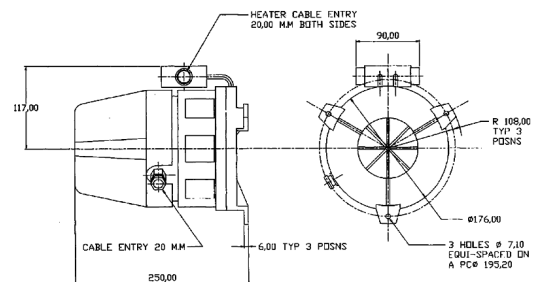

SO4

The SO4 is a weatherproof motor driven siren designed for vertical mounting and designed for outdoor warning over small/medium areas.

Manufactured from cast aluminium, it is rugged in construction, has a continuous rating and is built for a long life outdoors.

Specifications

Part No.	Colours	Audibility (tone) at 1m (typical)	Tones (Up to)	Voltage (50/60Hz)	Current (tone dependent)
SLC-0003	Grey	Up to 116 dB (A)	1	24V DC	8A
SLC-0001	Grey	Up to 125 dB (A)	1	110V AC/DC	3A(AC)/2.7A(DC)
SLC-0002	Grey	Up to 125 dB (A)	1	230V AC/DC	1.4A(AC)/1.2A(DC)

IP Rating: IP55 **Rating:** Continuous **Frequency:** 900Hz **Operating Temp:** -30°C to +45°C
Construction: Cast Aluminium Body **Cable Entries:** 1 **Weight:** 4.5kg

klaxon
Signalling Solutions