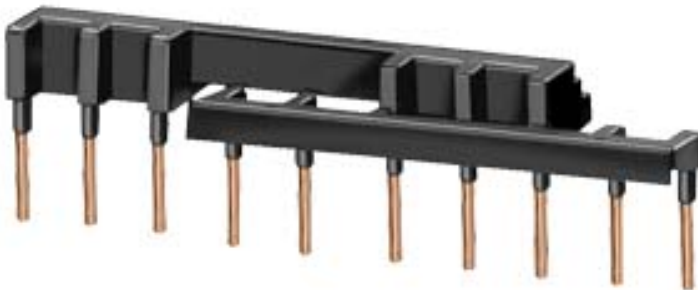

Wiring kit Electrical and mechanical including
Mechanical interlocking for reversing starter size S00 !!!
Phased-out product !!! Successor is SIRIUS 3RA2
Preferred successor type is >>3RA2913-2AA1<<

General technical data		
Product brand name		SIRIUS
Product designation		Wiring kit
Design of the product		Including mechanical lock, for reversing starter
Size of the circuit-breaker		S00
Size of contactor		S00