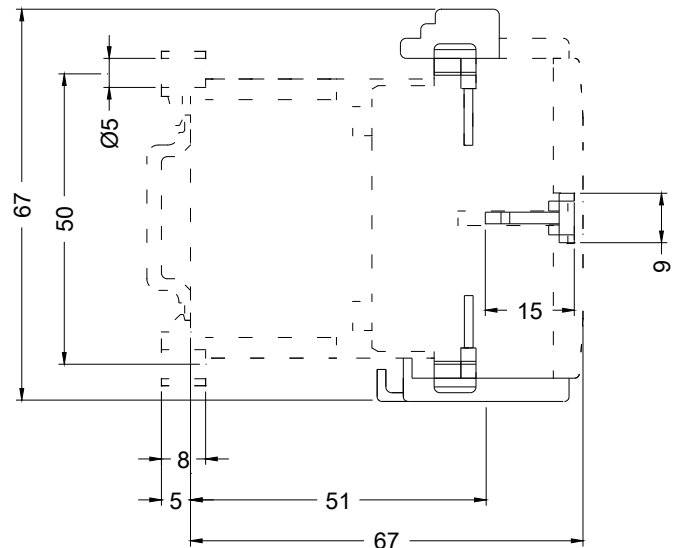

Cax online generator

<http://support.automation.siemens.com/WW/CAXorder/default.aspx?lang=en&mfb=3RA1913-2A>

Service&Support (Manuals, Certificates, Characteristics, FAQs,...)

<https://support.industry.siemens.com/cs/ww/en/ps/3RA1913-2A>

Image database (product images, 2D dimension drawings, 3D models, device circuit diagrams, EPLAN macros, ...)

http://www.automation.siemens.com/bilddb/cax_de.aspx?mfb=3RA1913-2A&lang=en

last modified:

04/11/2020