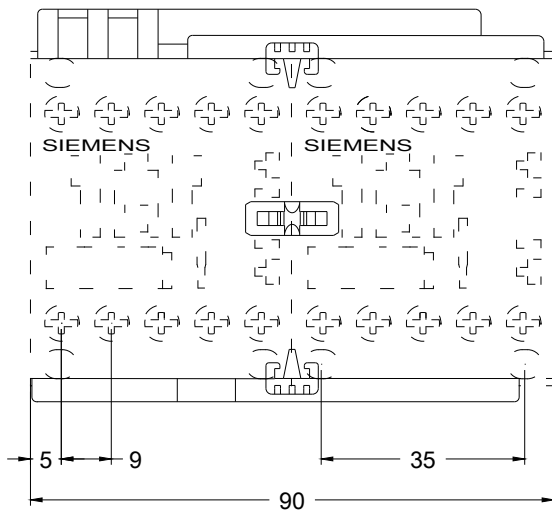

Cax online generator

<http://support.automation.siemens.com/WW/CAXorder/default.aspx?lang=en&mfb=3RA1913-2A>

Service&Support (Manuals, Certificates, Characteristics, FAQs,...)

<https://support.industry.siemens.com/cs/ww/en/ps/3RA1913-2A>

Image database (product images, 2D dimension drawings, 3D models, device circuit diagrams, EPLAN macros, ...)

http://www.automation.siemens.com/bilddb/cax_de.aspx?mfb=3RA1913-2A&lang=en

last modified:

04/11/2020