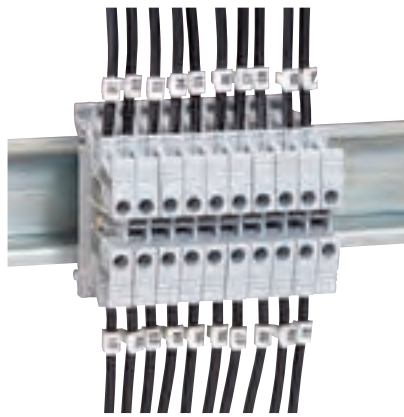

marking label sheets

for Viking 3 terminal blocks

0395 20

0395 98

0395 05 on Viking 3 terminal blocks

CAB 3[®] marking system

for cables and Viking 3 terminal blocks

Same markers for cable and terminal blocks

Strips of 20 markers
For cables or Viking 3 terminal blocks

Technical information p. 143

Pack	Cat. Nos.	Blank markers
1000	0395 00	Displayed by sheet of 100 pre-cut markers
1000	0395 01	Manual marking with black felt tip pen Cat. No. 0395 98
1000	0395 02	For blocks 5 mm width
		For blocks 6 mm width
		For blocks 8 mm width

Black felt tip pen

10	0395 98	Permanent marker
----	---------	------------------

Pack	Cat. Nos.	Markers for cables 1.5 to 2.5 mm ² cross section and terminal blocks
240	0381 60	Numbers : black on white background 01 to 20
240	0381 61	21 to 40
240	0381 62	41 to 60
240	0381 63	61 to 80