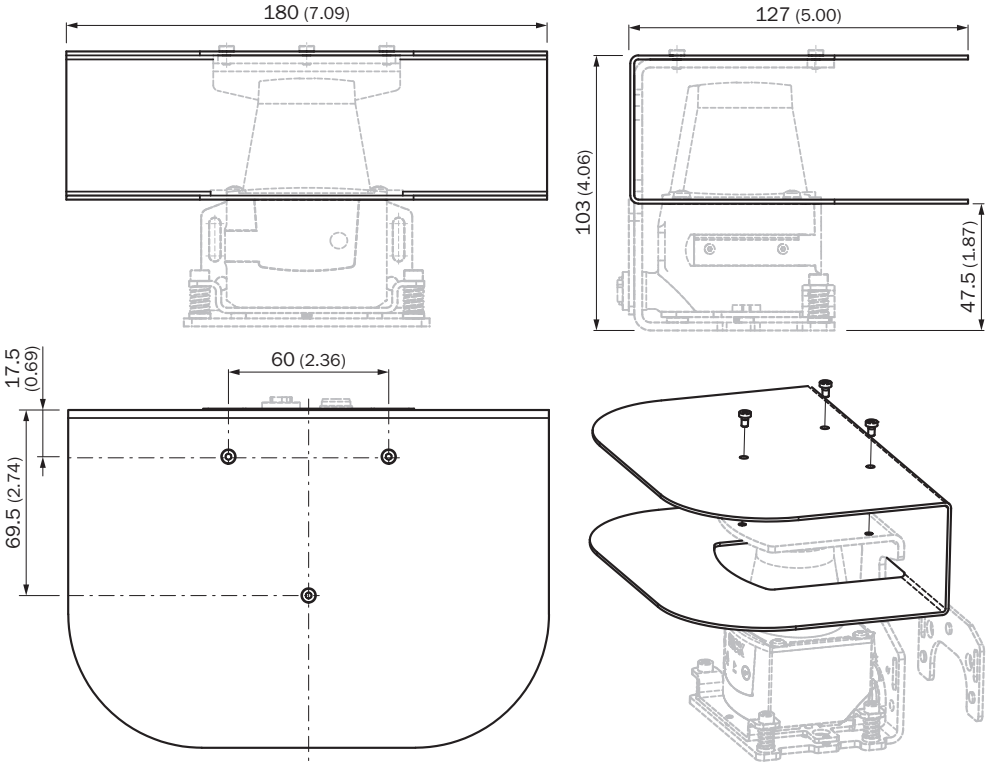

Dimensional drawing (Dimensions in mm (inch))

Mounting kit for TiM55x

Mounting kit

Weatherproof housing

SICK AT A GLANCE

SICK is one of the leading manufacturers of intelligent sensors and sensor solutions for industrial applications. A unique range of products and services creates the perfect basis for controlling processes securely and efficiently, protecting individuals from accidents and preventing damage to the environment.