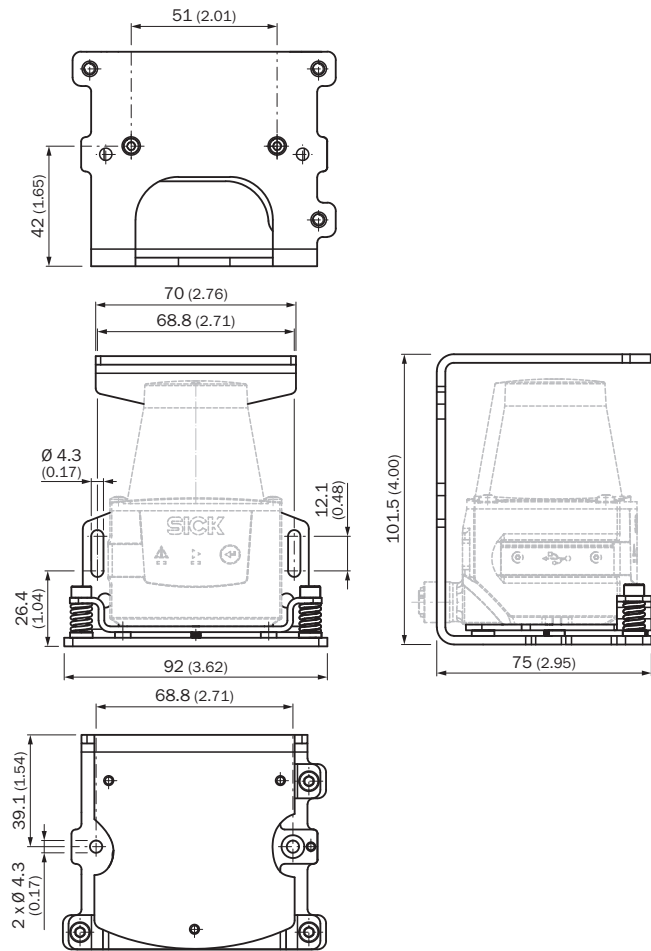

Dimensional drawing (Dimensions in mm (inch))

Mounting kit for TiM55x