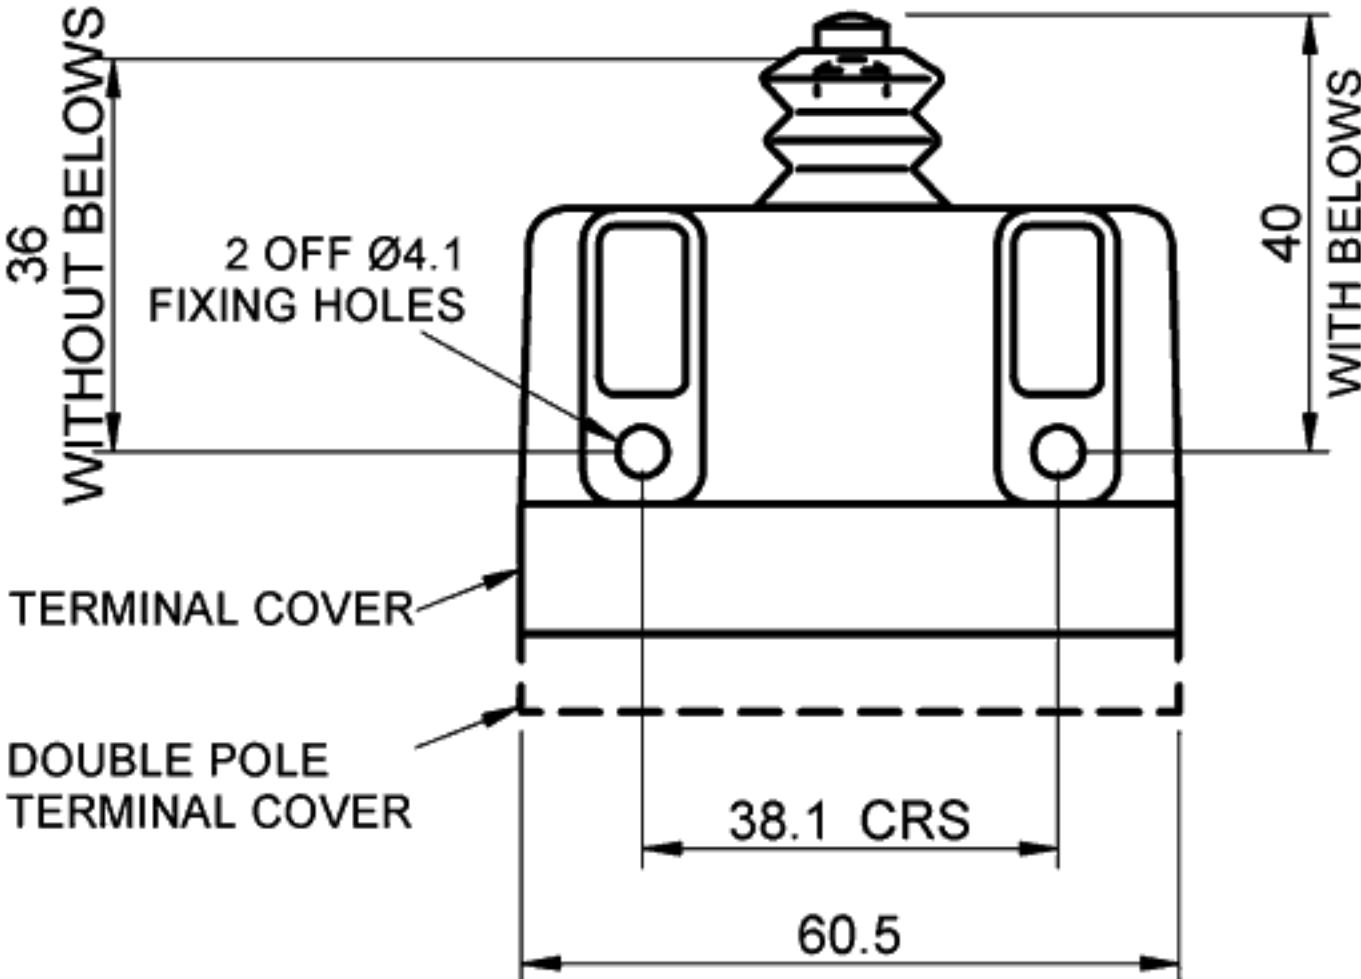

SINGLE &
DOUBLE POLE

SINGLE POLE

DOUBLE POLE

CABLE ENTRY SHROUD
ON DOUBLE POLE ONLY