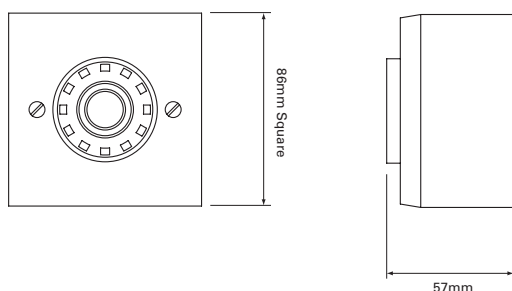

The Askari Compact is a discrete sounder for flush or surface fixing. The innovative design provides an excellent combination of high sound output and attractive aesthetics, ideal for retail, hotel and residential applications.

Dimensions

Technical Specification

Voltage	9-15Vdc 18-28Vdc
Current	18 mA (Typical Tone 3)
Sound Output	97dB(A) (Typical Tone 3)
Tones	32
Volume Control	10dB
Monitoring	Reverse polarity
Temperature	- 10°C to + 55°C
Protection	IP21C (with back box)
Construction	ABS
Weight	0.11Kg
Colours	Red or white