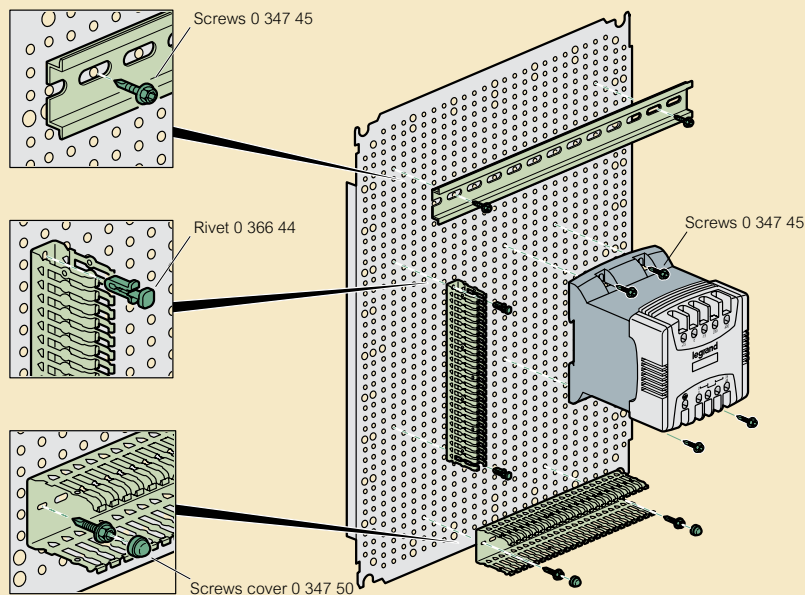

## ■ Mounting principle

Fixing example on Lina 12.5 plate:  
 - of a transformer with screws Cat.No 0 347 45  
 - of a rail  
 - of Lina 25 cable ducting (p. 328)

## ■ Dimensions

### Assembled chassis with rails and Lina 25 uprights