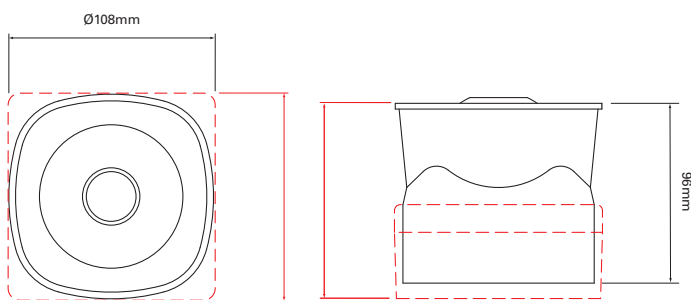

Dimensions

Technical Specification

Voltage	18 - 30Vdc
Current	5mA
Sound Output	100dB(A)
Tones	3
Volume Control	10dB
Monitoring	Reverse polarity
Temperature	- 10°C to + 55°C - 25°C to + 70°C (WP)
Protection	IP21C, IP66 (WP)
Construction	ABS
Weight	0.21Kg, 0.32Kg (WP)
Colours	Red or white