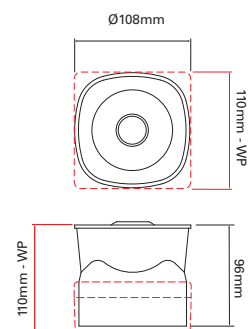

Technical Specification

Voltage	18 - 30Vdc
Current	5mA
Sound Output	100dB(A)
Tones	3
Volume Control	10dB
Monitoring	Reverse polarity
Temperature	- 10°C to + 55°C - 25°C to + 70°C (WP)
Protection	IP21C, IP66 (WP)
Construction	ABS
Weight	0.21Kg, 0.32Kg (WP)
Colours	Red or white

WP version white