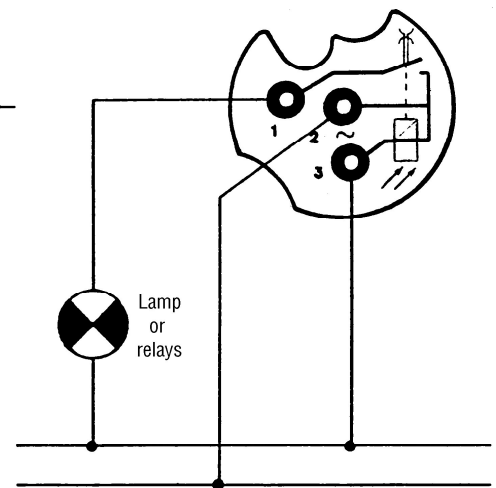

### POSSIBLE APPLICATIONS

---

Public area street lighting:

- streets,
- parking lots,
- underground walkways,
- train platforms.

**Table 1: Technical specifications**

Parameters	Features
Orientation	360°
Sealing	IP 67
Power supply	50 or 60 Hz
Consumption	1,5 VA
Hysteresis	12%
Switching capacity	8A to 250Vac on resistive load 6A cos φ 0,85 4A cos φ 0,6
Maximum power	2.200 VA
Weight	Complete model: 300g / 660 lbs
Operating temperature	-30°C to +70°C / -22°F to +158°F
<i>Suitable to prescription B36 from EDF (Electricité de France)</i>	

**Figure 1: Mechanical dimensions (mm/in)**

**Figure 2: Wiring specifications**

ORDERING INFORMATION			
Part number		Description	
<b>STANDARD</b>		<i>Standard models :</i>	
		FF-LUA <sup>Ⓜ</sup> 44R <sup>Ⓜ</sup>	Standard complete 4 Lux (contact closed by night) with bracket and base
		<b>FF-LUAN44RH</b>	220/240 Vac
		FF-LUAN44RC	24 Vdc
		FF-LUAN44RD	48 Vdc
	<i>Model with 30 s time delay on/off :</i>		<b>FF-LUAT44RH</b>
	FF-LUZSE851	Adjustable wing nut. Reduces the effects of the lateral light interference. By rotating the cover, the nominal value is multiplied by 8.	
	FF-LUZFA800	Attenuation kit with 4 different values. Use with the FF-LUZSE851 wing nut. The sensitivity thresholds are multiplied by 25, 50, 150, 300 (the 100 Lux base model should be used). The sensitivity thresholds are multiplied by 20, 80, 100, 200.	
	FF-LUZFA801		
	FF-LUZSE021	14 mm / 0.5 in eye rod threaded to 230 mm / 9 in.	
<b>SPARE PARTS</b>		<b>FF-LUAN74R0</b>	LUMANDAR only – 4 Lux
		FF-LUAN75R0	LUMANDAR only – 50 Lux
		FF-LUAN71R0	LUMANDAR only – 100 Lux
		FF-LUAT74R0	Time delayed 30 s
		24-48 V low voltage model Replace the number 7 with 6 (e.g. FF-LUAN74R0 becomes FF-LUAN64R0) for the LUMANDAR only.	
	FF-LUZSE17 <sup>Ⓜ</sup>	Support for Vac or Vdc current (with locking screw) <sup>Ⓜ</sup> = C = 24 V <sup>Ⓜ</sup> = F = 110/127 V <sup>Ⓜ</sup> = H = 220/240 V <sup>Ⓜ</sup> = D = 48 V	
	FF-LUZSE020	Attachment with screw or circular collar	