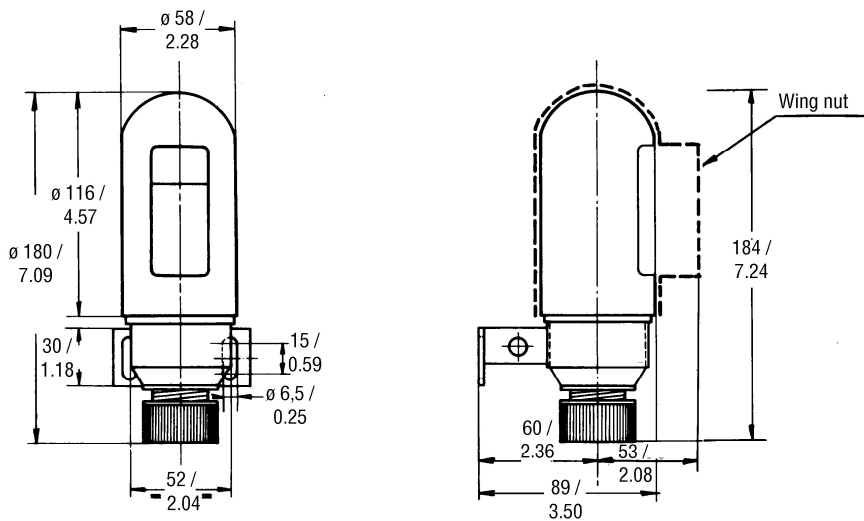

### POSSIBLE APPLICATIONS

---

Public area street lighting:

- streets,
- parking lots,
- underground walkways,
- train platforms.

**Table 1: Technical specifications**

Parameters	Features
Orientation	360°
Sealing	IP 67
Power supply	50 or 60 Hz
Consumption	1,5 VA
Hysteresis	12%
Switching capacity	8A to 250Vac on resistive load 6A cos φ 0,85 4A cos φ 0,6
Maximum power	2.200 VA
Weight	Complete model: 300g / 660 lbs
Operating temperature	-30°C to +70°C / -22°F to +158°F
<i>Suitable to prescription B36 from EDF (Electricité de France)</i>	

**Figure 1: Mechanical dimensions (mm/in)**

**Figure 2: Wiring specifications**

ORDERING INFORMATION			
Part number		Description	
<b>STANDARD</b>		<i>Standard models :</i>	
		FF-LUA <sup>Ⓜ</sup> 44R <sup>Ⓜ</sup>	Standard complete 4 Lux (contact closed by night) with bracket and base
		<b>FF-LUAN44RH</b>	220/240 Vac
		FF-LUAN44RC	24 Vdc
		FF-LUAN44RD	48 Vdc
	<i>Model with 30 s time delay on/off :</i>		<b>FF-LUAT44RH</b>
	FF-LUZSE851	Adjustable wing nut. Reduces the effects of the lateral light interference. By rotating the cover, the nominal value is multiplied by 8.	
	FF-LUZFA800	Attenuation kit with 4 different values. Use with the FF-LUZSE851 wing nut. The sensitivity thresholds are multiplied by 25, 50, 150, 300 (the 100 Lux base model should be used). The sensitivity thresholds are multiplied by 20, 80, 100, 200.	
	FF-LUZFA801		
	FF-LUZSE021	14 mm / 0.5 in eye rod threaded to 230 mm / 9 in.	
<b>SPARE PARTS</b>		<b>FF-LUAN74R0</b>	LUMANDAR only – 4 Lux
		FF-LUAN75R0	LUMANDAR only – 50 Lux
		FF-LUAN71R0	LUMANDAR only – 100 Lux
		FF-LUAT74R0	Time delayed 30 s
		24-48 V low voltage model Replace the number 7 with 6 (e.g. FF-LUAN74R0 becomes FF-LUAN64R0) for the LUMANDAR only.	
	FF-LUZSE17 <sup>Ⓜ</sup>	Support for Vac or Vdc current (with locking screw) <sup>Ⓜ</sup> = C = 24 V <sup>Ⓜ</sup> = F = 110/127 V <sup>Ⓜ</sup> = H = 220/240 V <sup>Ⓜ</sup> = D = 48 V	
	FF-LUZSE020	Attachment with screw or circular collar	