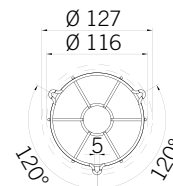

SIZE / TAILLE 0

BASE SHALLOW
+ XLF S, RGA, RGB

SIZE 0

SIZE / TAILLE 1

BASE SHALLOW
+ SIR-E S
+ SIR-E LED S

BASE DEEP
+ XLF S, RGA, RGB

SIZE 1

SIZE / TAILLE 2

BASE DEEP
+ SIR-E S
+ SIR-E LED S

BASE SHALLOW
+ SIR-E MAX
+ SIR-E LED MAX

SIZE 2

SIZE / TAILLE 3

BASE SHALLOW
+ FLR S
+ SLR S

BASE DEEP
+ SIR-E MAX
+ SIR-E LED MAX

SIZE 3

SIZE / TAILLE 4

BASE DEEP
+ FLR S
+ SLR S

SIZE 4

100% di compatibilità con la gamma MLINE
100% compatibility with MLINE range
Compatibilité 100% avec la gamme MLINE

5 formati per contemplare tutti gli scenari
5 sizes to fit each applications
5 dimensions adaptables à toutes les formes