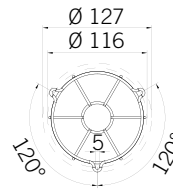

SIZE / TAILLE 0

BASE SHALLOW
+ XLF S, RGA, RGB

SIZE 0

SIZE / TAILLE 1

BASE SHALLOW
+ SIR-E S
+ SIR-E LED S

BASE DEEP
+ XLF S, RGA, RGB

SIZE 1

SIZE / TAILLE 2

BASE DEEP
+ SIR-E S
+ SIR-E LED S

BASE SHALLOW
+ SIR-E MAX
+ SIR-E LED MAX

SIZE 2

SIZE / TAILLE 3

BASE SHALLOW
+ FLR S
+ SLR S

BASE DEEP
+ SIR-E MAX
+ SIR-E LED MAX

SIZE 3

SIZE / TAILLE 4

BASE DEEP
+ FLR S
+ SLR S

SIZE 4

100% di compatibilità con la gamma MLINE
100% compatibility with MLINE range
Compatibilité 100% avec la gamme MLINE

5 formati per contemplare tutti gli scenari
5 sizes to fit each applications
5 dimensions adaptables à toutes les formes