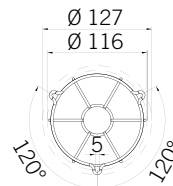

SIZE / TAILLE 0

BASE SHALLOW
+ XLF S, RGA, RGB

SIZE 0

SIZE / TAILLE 1

BASE SHALLOW
+ SIR-E S
+ SIR-E LED S

BASE DEEP
+ XLF S, RGA, RGB

SIZE 1

SIZE / TAILLE 2

BASE DEEP
+ SIR-E S
+ SIR-E LED S

BASE SHALLOW
+ SIR-E MAX
+ SIR-E LED MAX

SIZE 2

SIZE / TAILLE 3

BASE SHALLOW
+ FLR S
+ SLR S

BASE DEEP
+ SIR-E MAX
+ SIR-E LED MAX

SIZE 3

SIZE / TAILLE 4

BASE DEEP
+ FLR S
+ SLR S

SIZE 4

100% di compatibilità con la gamma MLINE
100% compatibility with MLINE range
Compatibilité 100% avec la gamme MLINE

5 formati per contemplare tutti gli scenari
5 sizes to fit each applications
5 dimensions adaptables à toutes les formes