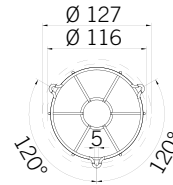

SIZE / TAILLE 0

BASE SHALLOW
+ XLF S, RGA, RGB

SIZE 0

SIZE / TAILLE 1

BASE SHALLOW
+ SIR-E S
+ SIR-E LED S

BASE DEEP
+ XLF S, RGA, RGB

SIZE 1

SIZE / TAILLE 2

BASE DEEP
+ SIR-E S
+ SIR-E LED S

BASE SHALLOW
+ SIR-E MAX
+ SIR-E LED MAX

SIZE 2

SIZE / TAILLE 3

BASE SHALLOW
+ FLR S
+ SLR S

BASE DEEP
+ SIR-E MAX
+ SIR-E LED MAX

SIZE 3

SIZE / TAILLE 4

BASE DEEP
+ FLR S
+ SLR S

SIZE 4

100% di compatibilità con la gamma MLINE
100% compatibility with MLINE range
Compatibilité 100% avec la gamme MLINE

5 formati per contemplare tutti gli scenari
5 sizes to fit each applications
5 dimensions adaptables à toutes les formes