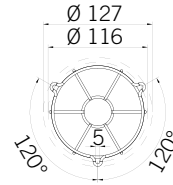

SIZE / TAILLE 0

BASE SHALLOW
+ XLF S, RGA, RGB

SIZE 0

SIZE / TAILLE 1

BASE SHALLOW
+ SIR-E S
+ SIR-E LED S

BASE DEEP
+ XLF S, RGA, RGB

SIZE 1

SIZE / TAILLE 2

BASE DEEP
+ SIR-E S
+ SIR-E LED S

BASE SHALLOW
+ SIR-E MAX
+ SIR-E LED MAX

SIZE 2

SIZE / TAILLE 3

BASE SHALLOW
+ FLR S
+ SLR S

BASE DEEP
+ SIR-E MAX
+ SIR-E LED MAX

SIZE 3

SIZE / TAILLE 4

BASE DEEP
+ FLR S
+ SLR S

SIZE 4

100% di compatibilità con la gamma MLINE
100% compatibility with MLINE range
Compatibilité 100% avec la gamme MLINE

5 formati per contemplare tutti gli scenari
5 sizes to fit each applications
5 dimensions adaptables à toutes les formes