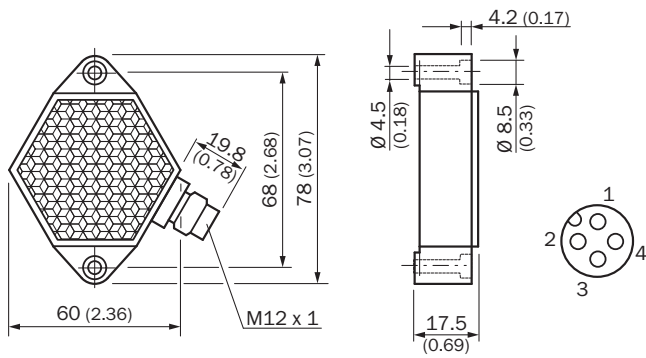

## Detailed technical data

### Technical specifications

<b>Accessory group</b>	Reflectors
<b>Accessory family</b>	Special reflectors
<b>Description</b>	Controlled heating, screw connection, heating on: T < 15 °C, width across flats 48 mm
<b>Mounting system type</b>	Screw-on, 2 hole mounting
<b>Ambient operating temperature</b>	-20 °C ... +65 °C
<b>Material</b>	PMMA/ABS

Dimensional drawing (Dimensions in mm (inch))